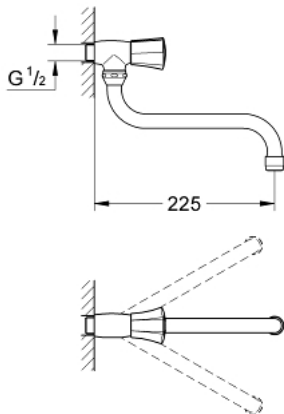

30 484 001 **COSTA L BIBTAP**

PRODUCT DESCRIPTION

- Colour: chrome
- wall mounted
- metal handle
- heat-insulated
- screwable
- marking: blue
- GROHE LongLife finish
- mousseur
- GROHE Long-Life headparts
- swivel tubular spout, swivel area 360°
- projection 203 mm
- maximum flow rate (at 3 bar): 13 l/min

30 484 001 **COSTA L BIBTAP**

SPARE PARTS, June 2007 – now

- 1: Handle (Spare part-nr. 45994000)
 - 1.1: Repl. kit f.handle fastening (Spare part-nr. 0538600M)
 - 2: Headpart 1/2" (Spare part-nr. 07146000)
 - 2.1: O-ring $\varnothing 6 \times \varnothing 2$ (Spare part-nr. 0128300M)
 - 2.2: O-ring $\varnothing 18.2 \times \varnothing 1.7$ (Spare part-nr. 0392400M)
 - 2.3: Ball seal dia. 9x6.8 mm (Spare part-nr. 0529100M)
 - 3: Swivel tube spout (Spare part-nr. 13084000)
 - 3.1: Mousseur (Spare part-nr. 13928000)
 - 3.2: Sealing washer (Spare part-nr. 0128500M)
 - 4: Screw for Costa/Avina products (Spare part-nr. 48013000)*
- * Optional accessories