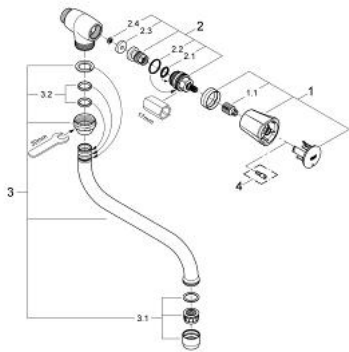

30 484 001 **COSTA L BIBTAP**

PRODUCT DESCRIPTION

- Colour: chrome
- wall mounted
- metal handle
- heat-insulated
- screwable
- marking: blue
- GROHE LongLife finish
- mousseur
- GROHE Long-Life headparts
- swivel tubular spout, swivel area 360°
- projection 203 mm
- maximum flow rate (at 3 bar): 13 l/min

30 484 001 **COSTA L BIBTAP**

SPARE PARTS, June 2007 – now

- 1: Handle (Spare part-nr. 45994000)
 - 1.1: Repl. kit f.handle fastening (Spare part-nr. 0538600M)
 - 2: Headpart 1/2" (Spare part-nr. 07146000)
 - 2.1: O-ring $\varnothing 6 \times \varnothing 2$ (Spare part-nr. 0128300M)
 - 2.2: O-ring $\varnothing 18.2 \times \varnothing 1.7$ (Spare part-nr. 0392400M)
 - 2.3: Ball seal dia. 9x6.8 mm (Spare part-nr. 0529100M)
 - 3: Swivel tube spout (Spare part-nr. 13084000)
 - 3.1: Mousseur (Spare part-nr. 13928000)
 - 3.2: Sealing washer (Spare part-nr. 0128500M)
 - 4: Screw for Costa/Avina products (Spare part-nr. 48013000)*
- * Optional accessories