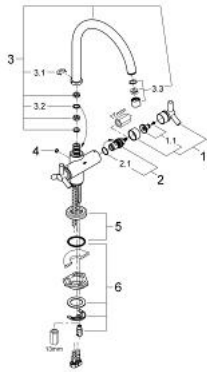

31 000 000 ATRIO TWO-HANDLE SINK MIXER

PRODUCT DESCRIPTION

- Colour: chrome
- ceramic headparts 1/2", 90°
- with Ypsilon handle
- swivelling tubular spout
- selectable swivel area : 180° / 360°
- mousseur
- flexible connection hoses
- rapid-installation-system

31 000 000 ATRIO TWO-HANDLE SINK MIXER

SPARE PARTS, June 2007 – now

- 1: Handle Atrio Ypsilon (Spare part-nr. 45603000)
- 1.1: Replacement handle connection kit (Spare part-nr. 45605000)
- 2: Ceramic headpart, 1/2" (Spare part-nr. 45882000)
- 2.1: O-ring $\varnothing 18.2 \times \varnothing 1.7$ (Spare part-nr. 0392400M)
- 3: Spout (Spare part-nr. 13176000)
- 3.1: Safety ring (Spare part-nr. 0806500M)
- 3.2: Sealing washer (Spare part-nr. 0128500M)
- 3.3: Mousseur (Spare part-nr. 13935000)
- 4: Cap (Spare part-nr. 0810200M)
- 5: Escutcheon (Spare part-nr. 45629000)
- 6: Shank mounting kit (Spare part-nr. 46249000)