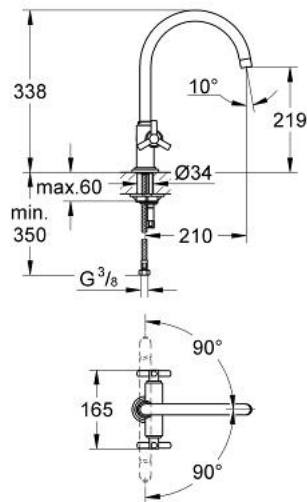

31 000 000 ATRIO TWO-HANDLE SINK MIXER

PRODUCT DESCRIPTION

- Colour: chrome
- ceramic headparts 1/2", 90°
- with Ypsilon handle
- swivelling tubular spout
- selectable swivel area : 180° / 360°
- mousseur
- flexible connection hoses
- rapid-installation-system

31 000 000 ATRIO TWO-HANDLE SINK MIXER

SPARE PARTS, June 2007 – now

- 1: Handle Atrio Ypsilon (Spare part-nr. 45603000)
- 1.1: Replacement handle connection kit (Spare part-nr. 45605000)
- 2: Ceramic headpart, 1/2" (Spare part-nr. 45882000)
- 2.1: O-ring $\varnothing 18.2 \times \varnothing 1.7$ (Spare part-nr. 0392400M)
- 3: Spout (Spare part-nr. 13176000)
- 3.1: Safety ring (Spare part-nr. 0806500M)
- 3.2: Sealing washer (Spare part-nr. 0128500M)
- 3.3: Mousseur (Spare part-nr. 13935000)
- 4: Cap (Spare part-nr. 0810200M)
- 5: Escutcheon (Spare part-nr. 45629000)
- 6: Shank mounting kit (Spare part-nr. 46249000)