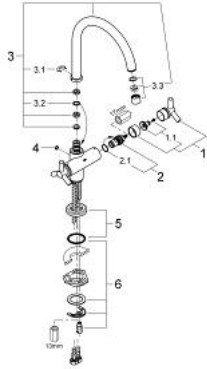

## 31 000 000 ATRIO SINGLE-HOLE SINK MIXER 1/2"

### PRODUCT DESCRIPTION

- Colour: chrome
- ceramic headparts 1/2", 90°
- with Ypsilon handle
- swivel tubular spout
- selectable swivel area: 180° / 360°
- mousseur
- flexible connection hoses
- rapid installation system

### SPARE PARTS, 6月 2007 – now

- 1: Handle Atrio Ypsilon (Spare part-nr. 45603000)
- 1.1: Replacement handle connection kit (Spare part-nr. 45605000)
- 2: Ceramic headpart 1/2" (Spare part-nr. 45882000)
- 2.1: O-ring  $\varnothing 18.2 \times \varnothing 1.7$  (Spare part-nr. 0392400M)
- 3: Spout (Spare part-nr. 13176000)
- 3.1: Safety ring (Spare part-nr. 0806500M)
- 3.2: Sealing washer (Spare part-nr. 0128500M)
- 3.3: Mousseur (Spare part-nr. 13935000)
- 4: Cover cap (Spare part-nr. 0810200M)
- 5: Escutcheon (Spare part-nr. 45629000)
- 6: Shank mounting kit (Spare part-nr. 46249000)