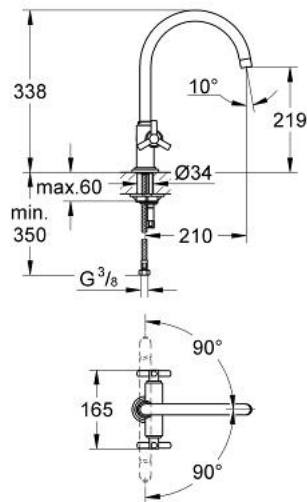

## 31 000 000 ATRIO SINGLE-HOLE SINK MIXER 1/2"

### PRODUCT DESCRIPTION

- Colour: chrome
- ceramic headparts 1/2", 90°
- with Ypsilon handle
- swivel tubular spout
- selectable swivel area: 180° / 360°
- mousseur
- flexible connection hoses
- rapid installation system

### SPARE PARTS, 6月 2007 – now

- 1: Handle Atrio Ypsilon (Spare part-nr. 45603000)
- 1.1: Replacement handle connection kit (Spare part-nr. 45605000)
- 2: Ceramic headpart 1/2" (Spare part-nr. 45882000)
- 2.1: O-ring  $\varnothing 18.2 \times \varnothing 1.7$  (Spare part-nr. 0392400M)
- 3: Spout (Spare part-nr. 13176000)
- 3.1: Safety ring (Spare part-nr. 0806500M)
- 3.2: Sealing washer (Spare part-nr. 0128500M)
- 3.3: Mousseur (Spare part-nr. 13935000)
- 4: Cover cap (Spare part-nr. 0810200M)
- 5: Escutcheon (Spare part-nr. 45629000)
- 6: Shank mounting kit (Spare part-nr. 46249000)