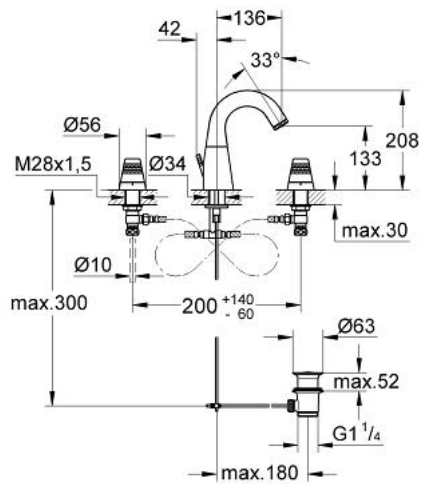

31 032 BK0 GROHE F1 THREE-HOLE BASIN MIXER

PRODUCT DESCRIPTION

- with cone handle
- non swivel spout with mousseur
- side valves with 1/2" ceramic headparts
- 180° angle
- right-closing
- pressure-proof, flexible connection hoses
- pop-up waste set 1 1/4"
- level regulation for handle gap setting

31 032 BK0 GROHE F1 THREE-HOLE BASIN MIXER

SPARE PARTS, 1月 2003 – now

- 1: Handle (Spare part-nr. 45007BK0)
- 1.1: Replacement handle connection kit (Spare part-nr. 45011000)
- 2: Ceramic headpart 1/2" (Spare part-nr. 45346000)
- 3: Escutcheon (Spare part-nr. 45015BK0)
- 4: Counter screws M28 x 1.5 (Spare part-nr. 45025000)
- 5: Coupling nut 1/2" (Spare part-nr. 1290100M)
- 6: Pop-up rod (Spare part-nr. 45089BK0)
- 7: Mousseur (Spare part-nr. 45090BK0)
- 8: Flexible hose (Spare part-nr. 45442000)
- 9: Shank mounting kit (Spare part-nr. 46249000)
- 10: Waste set 1 1/4" (Spare part-nr. 28910BK0)
- 10.1: Plug (Spare part-nr. 07182BK0)
- 10.1.1: Seal (Spare part-nr. 0506500M)
- 10.2: Eccentric rod (Spare part-nr. 07052000)