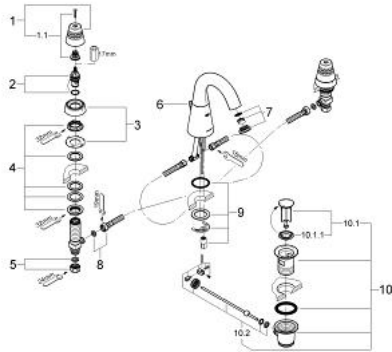

31 032 BK0 GROHE F1 THREE-HOLE BASIN MIXER

PRODUCT DESCRIPTION

- with cone handle
- non swivel spout with mousseur
- side valves with 1/2" ceramic headparts
- 180° angle
- right-closing
- pressure-proof, flexible connection hoses
- pop-up waste set 1 1/4"
- level regulation for handle gap setting

31 032 BK0 GROHE F1 THREE-HOLE BASIN MIXER

SPARE PARTS, 1月 2003 – now

- 1: Handle (Spare part-nr. 45007BK0)
- 1.1: Replacement handle connection kit (Spare part-nr. 45011000)
- 2: Ceramic headpart 1/2" (Spare part-nr. 45346000)
- 3: Escutcheon (Spare part-nr. 45015BK0)
- 4: Counter screws M28 x 1.5 (Spare part-nr. 45025000)
- 5: Coupling nut 1/2" (Spare part-nr. 1290100M)
- 6: Pop-up rod (Spare part-nr. 45089BK0)
- 7: Mousseur (Spare part-nr. 45090BK0)
- 8: Flexible hose (Spare part-nr. 45442000)
- 9: Shank mounting kit (Spare part-nr. 46249000)
- 10: Waste set 1 1/4" (Spare part-nr. 28910BK0)
- 10.1: Plug (Spare part-nr. 07182BK0)
- 10.1.1: Seal (Spare part-nr. 0506500M)
- 10.2: Eccentric rod (Spare part-nr. 07052000)