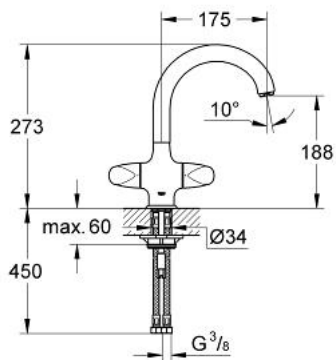

31 043 000 ARIA TWO-HANDLE SINK MIXER

PRODUCT DESCRIPTION

- Colour: chrome
- ceramic headparts 1/2", 180°
- GROHE LongLife finish
- swivelling tubular spout
- mousseur
- stop limiter
- flexible connection hoses
- rapid-installation-system

31 043 000 ARIA TWO-HANDLE SINK MIXER

SPARE PARTS, June 2006 – now

- 1: Handle (Spare part-nr. 45980000)
 - 1.1: Replacement handle connection kit (Spare part-nr. 45605000)
 - 2: Handle (Spare part-nr. 45972000)
 - 2.1: Replacement handle connection kit (Spare part-nr. 45605000)
 - 3: Ceramic headpart, 1/2" (Spare part-nr. 45346000)
 - 3.1: O-ring $\varnothing 18.2 \times \varnothing 1.7$ (Spare part-nr. 0392400M)
 - 4: Swivel tube spout (Spare part-nr. 13015000)
 - 4.1: Sealing washer (Spare part-nr. 0128500M)
 - 4.2: Safety ring (Spare part-nr. 0485300M)
 - 4.3: Mousseur (Spare part-nr. 13929000)
 - 5: Escutcheon (Spare part-nr. 45540000)
 - 6: Shank mounting kit (Spare part-nr. 46249000)
 - 7: Flexible connection hose, 470 (Spare part-nr. 45484000)
 - 8: Ball seal dia. 9x6.8 mm (Spare part-nr. 0199700M)
 - 9: Disassembling key
(for Relexa Plus, Relexa Cosmopolitan face plate) (Spare part-nr. 19132000)*
- * Optional accessories