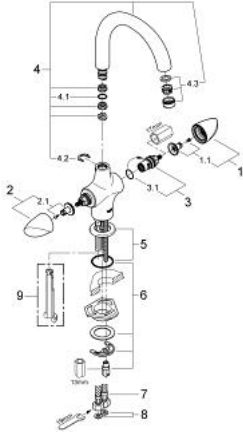

31 043 000 ARIA TWO-HANDLE SINK MIXER

PRODUCT DESCRIPTION

- Colour: chrome
- ceramic headparts 1/2", 180°
- GROHE LongLife finish
- swivelling tubular spout
- mousseur
- stop limiter
- flexible connection hoses
- rapid-installation-system

31 043 000 ARIA TWO-HANDLE SINK MIXER

SPARE PARTS, June 2006 – now

- 1: Handle (Spare part-nr. 45980000)
 - 1.1: Replacement handle connection kit (Spare part-nr. 45605000)
 - 2: Handle (Spare part-nr. 45972000)
 - 2.1: Replacement handle connection kit (Spare part-nr. 45605000)
 - 3: Ceramic headpart, 1/2" (Spare part-nr. 45346000)
 - 3.1: O-ring $\varnothing 18.2 \times \varnothing 1.7$ (Spare part-nr. 0392400M)
 - 4: Swivel tube spout (Spare part-nr. 13015000)
 - 4.1: Sealing washer (Spare part-nr. 0128500M)
 - 4.2: Safety ring (Spare part-nr. 0485300M)
 - 4.3: Mousseur (Spare part-nr. 13929000)
 - 5: Escutcheon (Spare part-nr. 45540000)
 - 6: Shank mounting kit (Spare part-nr. 46249000)
 - 7: Flexible connection hose, 470 (Spare part-nr. 45484000)
 - 8: Ball seal dia. 9x6.8 mm (Spare part-nr. 0199700M)
 - 9: Disassembling key
(for Relexa Plus, Relexa Cosmopolitan face plate) (Spare part-nr. 19132000)*
- * Optional accessories