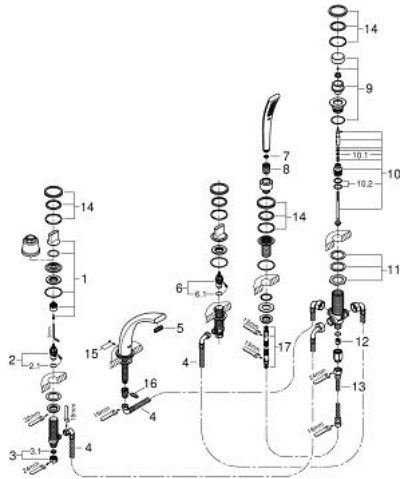

31 047 000 GROHE ONDUS 5-HOLE BATH/SHOWER COMBINATION

PRODUCT DESCRIPTION

- Colour: chrome
- consists of:
- handles
- bath spout
- GROHE Ondus flow straightener
- ceramic headparts 1/2", 90°
- hand shower 27 184 000
- metal shower hose 2000 mm
- automatic diverter: bath/shower
- click escutcheon
- flow limiter 20 l/min.
- can be used with 29 037 000

31 047 000 GROHE ONDUS 5-HOLE BATH/SHOWER COMBINATION

SPARE PARTS, October 2006 – now

- 1: Handle (Spare part-nr. 45985000)
- 2: Ceramic headpart, 1/2" (Spare part-nr. 45882000)
- 2.1: O-ring $\varnothing 18.2 \times \varnothing 1.7$ (Spare part-nr. 0392400M)
- 3: Coupling nut 1/2" x 10.5 mm (Spare part-nr. 1290100M)
- 3.1: Fibre seal dia. 12x2 mm (Spare part-nr. 0138900M)
- 4: Flexible hose (Spare part-nr. 03052000)
- 5: Flow straightener (Spare part-nr. 65621XE0)
- 6: Ceramic headpart, 1/2" (Spare part-nr. 45883000)
- 6.1: O-ring $\varnothing 18.2 \times \varnothing 1.7$ (Spare part-nr. 0392400M)
- 7: Dirt strainer (Spare part-nr. 0700200M)
- 8: Cone nut (Spare part-nr. 08864000)
- 9: Diverter knob (Spare part-nr. 45997000)
- 10: Diverter (Spare part-nr. 45443000)
- 10.1: O-ring $\varnothing 6 \times \varnothing 2$ (Spare part-nr. 0128300M)
- 10.2: Seat washer (Spare part-nr. 0120500M)
- 11: Repl.kit f.shank fastening 3/4" (Spare part-nr. 45444000)
- 12: Non-return valve (Spare part-nr. 08565000)
- 13: Tube (Spare part-nr. 07300000)
- 14: Escutcheon (Spare part-nr. 45999000)
- 15: Fixing set (Spare part-nr. 48003000)
- 16: Fixing clamp (Spare part-nr. 6554100M)
- 17: Metal hose (Spare part-nr. 28146000)