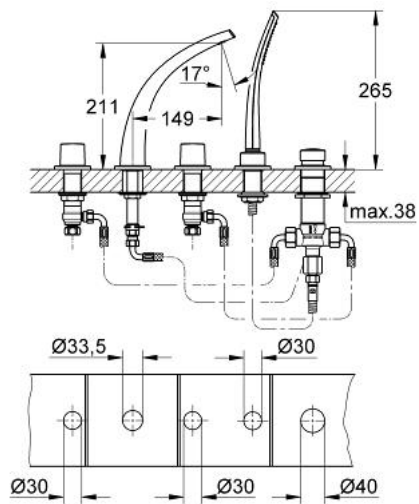

31 047 000 GROHE ONDUS 5-HOLE BATH/SHOWER COMBINATION

PRODUCT DESCRIPTION

- Colour: chrome
- consists of:
- handles
- bath spout
- GROHE Ondus flow straightener
- ceramic headparts 1/2", 90°
- hand shower 27 184 000
- metal shower hose 2000 mm
- automatic diverter: bath/shower
- click escutcheon
- flow limiter 20 l/min.
- can be used with 29 037 000

31 047 000 GROHE ONDUS 5-HOLE BATH/SHOWER COMBINATION

SPARE PARTS, October 2006 – now

- 1: Handle (Spare part-nr. 45985000)
- 2: Ceramic headpart, 1/2" (Spare part-nr. 45882000)
- 2.1: O-ring $\varnothing 18.2 \times \varnothing 1.7$ (Spare part-nr. 0392400M)
- 3: Coupling nut 1/2" x 10.5 mm (Spare part-nr. 1290100M)
- 3.1: Fibre seal dia. 12x2 mm (Spare part-nr. 0138900M)
- 4: Flexible hose (Spare part-nr. 03052000)
- 5: Flow straightener (Spare part-nr. 65621XE0)
- 6: Ceramic headpart, 1/2" (Spare part-nr. 45883000)
- 6.1: O-ring $\varnothing 18.2 \times \varnothing 1.7$ (Spare part-nr. 0392400M)
- 7: Dirt strainer (Spare part-nr. 0700200M)
- 8: Cone nut (Spare part-nr. 08864000)
- 9: Diverter knob (Spare part-nr. 45997000)
- 10: Diverter (Spare part-nr. 45443000)
- 10.1: O-ring $\varnothing 6 \times \varnothing 2$ (Spare part-nr. 0128300M)
- 10.2: Seat washer (Spare part-nr. 0120500M)
- 11: Repl.kit f.shank fastening 3/4" (Spare part-nr. 45444000)
- 12: Non-return valve (Spare part-nr. 08565000)
- 13: Tube (Spare part-nr. 07300000)
- 14: Escutcheon (Spare part-nr. 45999000)
- 15: Fixing set (Spare part-nr. 48003000)
- 16: Fixing clamp (Spare part-nr. 6554100M)
- 17: Metal hose (Spare part-nr. 28146000)