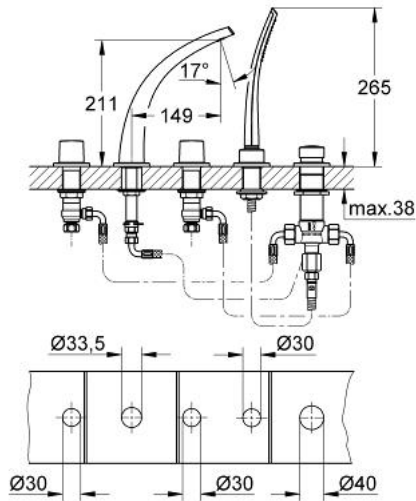

31 047 000 GROHE ONDUS FIVE-HOLE BATH COMBINATION

PRODUCT DESCRIPTION

- Colour: chrome
- consisting of:
- handles
- bath inlet
- GROHE Ondus flow straightener
- ceramic headparts 1/2", 90°
- Veris Stick hand shower 27 184
- metal shower hose 2000 mm
- diverter bath/shower
- click escutcheon
- flow limiter 20 l/min.
- can be used with baseframe 29 037 000 (please order separately)

31 047 000 GROHE ONDUS FIVE-HOLE BATH COMBINATION

SPARE PARTS, 10月 2006 – now

- 1: Handle (Spare part-nr. 45985000)
- 2: Ceramic headpart 1/2" (Spare part-nr. 45882000)
- 2.1: O-ring Ø 18.2 x Ø 1.7 (Spare part-nr. 0392400M)
- 3: Coupling nut 1/2" (Spare part-nr. 1290100M)
- 3.1: Fibre seal Ø 18,5 x Ø 12 x 2 (Spare part-nr. 0138900M)
- 4: Flexible hose (Spare part-nr. 03052000)
- 5: Flow straightener (Spare part-nr. 65621XE0)
- 6: Ceramic headpart 1/2" (Spare part-nr. 45883000)
- 6.1: O-ring Ø 18.2 x Ø 1.7 (Spare part-nr. 0392400M)
- 7: Dirt strainer (Spare part-nr. 0700200M)
- 8: Cone nut (Spare part-nr. 08864000)
- 9: Diverter knob (Spare part-nr. 45997000)
- 10: Diverter (Spare part-nr. 45443000)
- 10.1: Sealing washer Ø 6 x Ø 2 (Spare part-nr. 0128300M)
- 10.2: Sealing washer (Spare part-nr. 0120500M)
- 11: Replacement kit for shank fastening (Spare part-nr. 45444000)
- 12: Non-return valve (Spare part-nr. 08565000)
- 13: Connecting hose (Spare part-nr. 07300000)
- 14: Escutcheon (Spare part-nr. 45999000)
- 15: Fixing set (Spare part-nr. 48003000)
- 16: Fixing clamp (Spare part-nr. 6554100M)
- 17: Metal shower hose (Spare part-nr. 28146000)