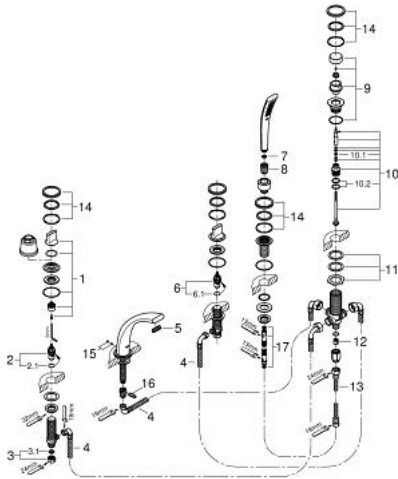

31 047 000 GROHE ONDUS FIVE-HOLE BATH COMBINATION

PRODUCT DESCRIPTION

- Colour: chrome
- consisting of:
- handles
- bath inlet
- GROHE Ondus flow straightener
- ceramic headparts 1/2", 90°
- Veris Stick hand shower 27 184
- metal shower hose 2000 mm
- diverter bath/shower
- click escutcheon
- flow limiter 20 l/min.
- can be used with baseframe 29 037 000 (please order separately)

31 047 000 GROHE ONDUS FIVE-HOLE BATH COMBINATION

SPARE PARTS, 10月 2006 – now

- 1: Handle (Spare part-nr. 45985000)
- 2: Ceramic headpart 1/2" (Spare part-nr. 45882000)
- 2.1: O-ring Ø 18.2 x Ø 1.7 (Spare part-nr. 0392400M)
- 3: Coupling nut 1/2" (Spare part-nr. 1290100M)
- 3.1: Fibre seal Ø 18,5 x Ø 12 x 2 (Spare part-nr. 0138900M)
- 4: Flexible hose (Spare part-nr. 03052000)
- 5: Flow straightener (Spare part-nr. 65621XE0)
- 6: Ceramic headpart 1/2" (Spare part-nr. 45883000)
- 6.1: O-ring Ø 18.2 x Ø 1.7 (Spare part-nr. 0392400M)
- 7: Dirt strainer (Spare part-nr. 0700200M)
- 8: Cone nut (Spare part-nr. 08864000)
- 9: Diverter knob (Spare part-nr. 45997000)
- 10: Diverter (Spare part-nr. 45443000)
- 10.1: Sealing washer Ø 6 x Ø 2 (Spare part-nr. 0128300M)
- 10.2: Sealing washer (Spare part-nr. 0120500M)
- 11: Replacement kit for shank fastening (Spare part-nr. 45444000)
- 12: Non-return valve (Spare part-nr. 08565000)
- 13: Connecting hose (Spare part-nr. 07300000)
- 14: Escutcheon (Spare part-nr. 45999000)
- 15: Fixing set (Spare part-nr. 48003000)
- 16: Fixing clamp (Spare part-nr. 6554100M)
- 17: Metal shower hose (Spare part-nr. 28146000)