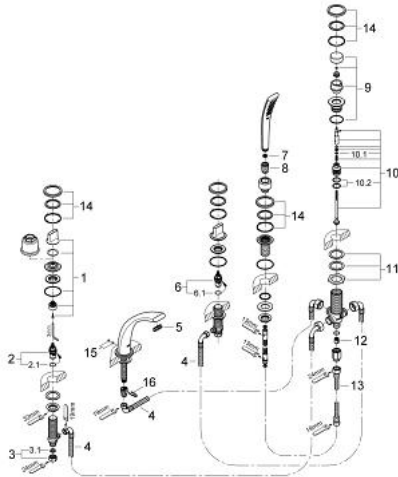

31 047 KS0 GROHE ONDUS 5-HOLE BATH/SHOWER COMBINATION

PRODUCT DESCRIPTION

- Colour: velvet black
- consists of:
- bath spout
- GROHE Ondus flow straightener
- handles
- metal shower hose 2000 mm
- hand shower 27 184 000
- ceramic headparts 1/2", 90°
- automatic diverter: bath/shower
- click escutcheon
- flow limiter 20 l/min.
- can be used with 29 037 000

31 047 KS0 GROHE ONDUS 5-HOLE BATH/SHOWER COMBINATION

SPARE PARTS, October 2006 – now

- 1: Handle (Spare part-nr. 45985KS0)
- 2: Ceramic headpart, 1/2" (Spare part-nr. 45882000)
- 2.1: O-ring $\varnothing 18.2 \times \varnothing 1.7$ (Spare part-nr. 0392400M)
- 3: Coupling nut 1/2" x 10.5 mm (Spare part-nr. 1290100M)
- 3.1: Fibre seal dia. 12x2 mm (Spare part-nr. 0138900M)
- 4: Flexible hose (Spare part-nr. 03052000)
- 5: Flow straightener (Spare part-nr. 65621K00)
- 6: Ceramic headpart, 1/2" (Spare part-nr. 45883000)
- 6.1: O-ring $\varnothing 18.2 \times \varnothing 1.7$ (Spare part-nr. 0392400M)
- 7: Dirt strainer (Spare part-nr. 0700200M)
- 8: Cone nut (Spare part-nr. 08864000)
- 9: Diverter knob (Spare part-nr. 45997KS0)
- 10: Diverter (Spare part-nr. 45443000)
- 10.1: O-ring $\varnothing 6 \times \varnothing 2$ (Spare part-nr. 0128300M)
- 10.2: Seat washer (Spare part-nr. 0120500M)
- 11: Repl.kit f.shank fastening 3/4" (Spare part-nr. 45444000)
- 12: Non-return valve (Spare part-nr. 08565000)
- 13: Tube (Spare part-nr. 07300000)
- 14: Escutcheon (Spare part-nr. 45999KS0)
- 15: Fixing set (Spare part-nr. 48003000)
- 16: Fixing clamp (Spare part-nr. 6554100M)