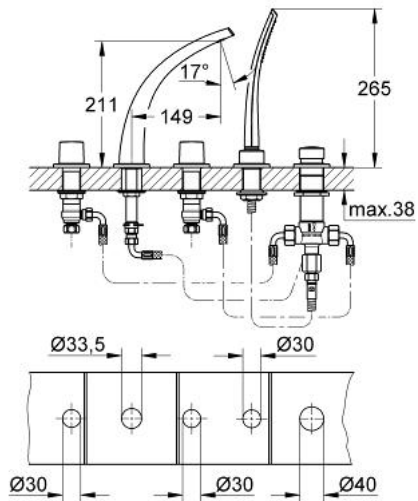

31 047 KS0 GROHE ONDUS 5-HOLE BATH/SHOWER COMBINATION

PRODUCT DESCRIPTION

- Colour: velvet black
- consists of:
- bath spout
- GROHE Ondus flow straightener
- handles
- metal shower hose 2000 mm
- hand shower 27 184 000
- ceramic headparts 1/2", 90°
- automatic diverter: bath/shower
- click escutcheon
- flow limiter 20 l/min.
- can be used with 29 037 000

31 047 KS0 GROHE ONDUS 5-HOLE BATH/SHOWER COMBINATION

SPARE PARTS, October 2006 – now

- 1: Handle (Spare part-nr. 45985KS0)
- 2: Ceramic headpart, 1/2" (Spare part-nr. 45882000)
- 2.1: O-ring $\varnothing 18.2 \times \varnothing 1.7$ (Spare part-nr. 0392400M)
- 3: Coupling nut 1/2" x 10.5 mm (Spare part-nr. 1290100M)
- 3.1: Fibre seal dia. 12x2 mm (Spare part-nr. 0138900M)
- 4: Flexible hose (Spare part-nr. 03052000)
- 5: Flow straightener (Spare part-nr. 65621K00)
- 6: Ceramic headpart, 1/2" (Spare part-nr. 45883000)
- 6.1: O-ring $\varnothing 18.2 \times \varnothing 1.7$ (Spare part-nr. 0392400M)
- 7: Dirt strainer (Spare part-nr. 0700200M)
- 8: Cone nut (Spare part-nr. 08864000)
- 9: Diverter knob (Spare part-nr. 45997KS0)
- 10: Diverter (Spare part-nr. 45443000)
- 10.1: O-ring $\varnothing 6 \times \varnothing 2$ (Spare part-nr. 0128300M)
- 10.2: Seat washer (Spare part-nr. 0120500M)
- 11: Repl.kit f.shank fastening 3/4" (Spare part-nr. 45444000)
- 12: Non-return valve (Spare part-nr. 08565000)
- 13: Tube (Spare part-nr. 07300000)
- 14: Escutcheon (Spare part-nr. 45999KS0)
- 15: Fixing set (Spare part-nr. 48003000)
- 16: Fixing clamp (Spare part-nr. 6554100M)