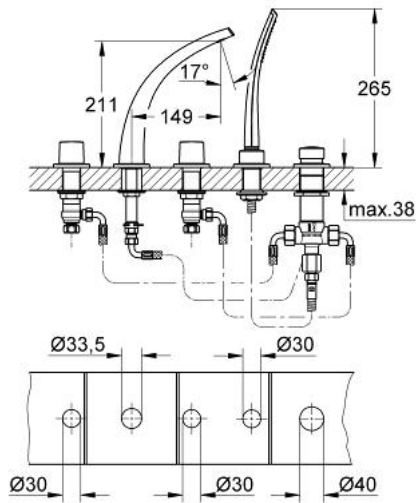

### PRODUCT DESCRIPTION

- Colour: velvet black
- consisting of:
  - bath inlet
  - GROHE Ondus flow straightener
  - handles
  - metal shower hose 2000 mm
  - Veris Stick hand shower 27 184
  - ceramic headparts 1/2", 90°
  - diverter bath/shower
  - click escutcheon
  - flow limiter 20 l/min.
- can be used with baseframe 29 037 000 (please order separately)

### SPARE PARTS, 10月 2006 – now

- 1: Handle (Spare part-nr. 45985KS0)
- 2: Ceramic headpart 1/2" (Spare part-nr. 45882000)
- 2.1: O-ring Ø 18.2 x Ø 1.7 (Spare part-nr. 0392400M)
- 3: Coupling nut 1/2" (Spare part-nr. 1290100M)
- 3.1: Fibre seal Ø 18,5 x Ø 12 x 2 (Spare part-nr. 0138900M)
- 4: Flexible hose (Spare part-nr. 03052000)
- 5: Flow straightener (Spare part-nr. 65621K00)
- 6: Ceramic headpart 1/2" (Spare part-nr. 45883000)
- 6.1: O-ring Ø 18.2 x Ø 1.7 (Spare part-nr. 0392400M)
- 7: Dirt strainer (Spare part-nr. 0700200M)
- 8: Cone nut (Spare part-nr. 08864000)
- 9: Diverter knob (Spare part-nr. 45997KS0)
- 10: Diverter (Spare part-nr. 45443000)
- 10.1: Sealing washer Ø 6 x Ø 2 (Spare part-nr. 0128300M)
- 10.2: Sealing washer (Spare part-nr. 0120500M)
- 11: Replacement kit for shank fastening (Spare part-nr. 45444000)
- 12: Non-return valve (Spare part-nr. 08565000)
- 13: Connecting hose (Spare part-nr. 07300000)
- 14: Escutcheon (Spare part-nr. 45999KS0)
- 15: Fixing set (Spare part-nr. 48003000)
- 16: Fixing clamp (Spare part-nr. 6554100M)