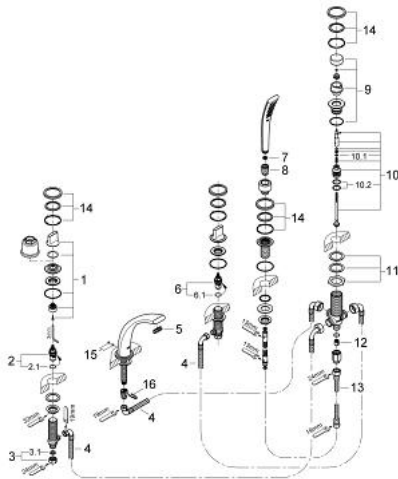

## 31 047 KS0 GROHE ONDUS FIVE-HOLE BATH COMBINATION

### PRODUCT DESCRIPTION

- Colour: velvet black
- consisting of:
  - bath inlet
  - GROHE Ondus flow straightener
  - handles
  - metal shower hose 2000 mm
  - Veris Stick hand shower 27 184
  - ceramic headparts 1/2", 90°
  - diverter bath/shower
  - click escutcheon
  - flow limiter 20 l/min.
- can be used with baseframe 29 037 000 (please order separately)

### SPARE PARTS, 10月 2006 – now

- 1: Handle (Spare part-nr. 45985KS0)
- 2: Ceramic headpart 1/2" (Spare part-nr. 45882000)
- 2.1: O-ring Ø 18.2 x Ø 1.7 (Spare part-nr. 0392400M)
- 3: Coupling nut 1/2" (Spare part-nr. 1290100M)
- 3.1: Fibre seal Ø 18,5 x Ø 12 x 2 (Spare part-nr. 0138900M)
- 4: Flexible hose (Spare part-nr. 03052000)
- 5: Flow straightener (Spare part-nr. 65621K00)
- 6: Ceramic headpart 1/2" (Spare part-nr. 45883000)
- 6.1: O-ring Ø 18.2 x Ø 1.7 (Spare part-nr. 0392400M)
- 7: Dirt strainer (Spare part-nr. 0700200M)
- 8: Cone nut (Spare part-nr. 08864000)
- 9: Diverter knob (Spare part-nr. 45997KS0)
- 10: Diverter (Spare part-nr. 45443000)
- 10.1: Sealing washer Ø 6 x Ø 2 (Spare part-nr. 0128300M)
- 10.2: Sealing washer (Spare part-nr. 0120500M)
- 11: Replacement kit for shank fastening (Spare part-nr. 45444000)
- 12: Non-return valve (Spare part-nr. 08565000)
- 13: Connecting hose (Spare part-nr. 07300000)
- 14: Escutcheon (Spare part-nr. 45999KS0)
- 15: Fixing set (Spare part-nr. 48003000)
- 16: Fixing clamp (Spare part-nr. 6554100M)