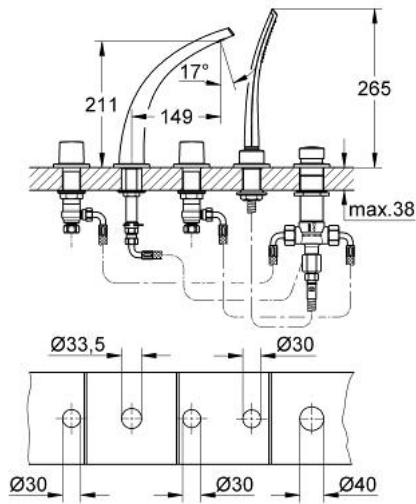

31 047 LS0 GROHE ONDUS 5-HOLE BATH/SHOWER COMBINATION

PRODUCT DESCRIPTION

- Colour: moon white
- consists of:
- bath spout
- GROHE Ondus flow straightener
- handles
- ceramic headparts 1/2", 90°
- hand shower 27 184 000
- metal shower hose 2000 mm
- automatic diverter: bath/shower
- click escutcheon
- flow limiter 20 l/min.
- can be used with 29 037 000

31 047 LS0 GROHE ONDUS 5-HOLE BATH/SHOWER COMBINATION

SPARE PARTS, October 2006 – now

- 1: Handle (Spare part-nr. 45985LS0)
- 2: Ceramic headpart, 1/2" (Spare part-nr. 45882000)
- 2.1: O-ring $\varnothing 18.2 \times \varnothing 1.7$ (Spare part-nr. 0392400M)
- 3: Coupling nut 1/2" x 10.5 mm (Spare part-nr. 1290100M)
- 3.1: Fibre seal dia. 12x2 mm (Spare part-nr. 0138900M)
- 4: Flexible hose (Spare part-nr. 03052000)
- 5: Flow straightener (Spare part-nr. 65621LN0)
- 6: Ceramic headpart, 1/2" (Spare part-nr. 45883000)
- 6.1: O-ring $\varnothing 18.2 \times \varnothing 1.7$ (Spare part-nr. 0392400M)
- 7: Dirt strainer (Spare part-nr. 0700200M)
- 8: Cone nut (Spare part-nr. 08864000)
- 9: Diverter knob (Spare part-nr. 45997LS0)
- 10: Diverter (Spare part-nr. 45443000)
- 10.1: O-ring $\varnothing 6 \times \varnothing 2$ (Spare part-nr. 0128300M)
- 10.2: Seat washer (Spare part-nr. 0120500M)
- 11: Repl.kit f.shank fastening 3/4" (Spare part-nr. 45444000)
- 12: Non-return valve (Spare part-nr. 08565000)
- 13: Tube (Spare part-nr. 07300000)
- 14: Escutcheon (Spare part-nr. 45999LS0)
- 15: Fixing set (Spare part-nr. 48003000)
- 16: Fixing clamp (Spare part-nr. 6554100M)