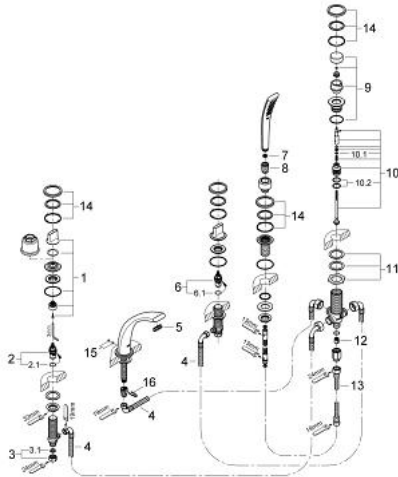

31 047 LS0 GROHE ONDUS 5-HOLE BATH/SHOWER COMBINATION

PRODUCT DESCRIPTION

- Colour: moon white
- consists of:
- bath spout
- GROHE Ondus flow straightener
- handles
- ceramic headparts 1/2", 90°
- hand shower 27 184 000
- metal shower hose 2000 mm
- automatic diverter: bath/shower
- click escutcheon
- flow limiter 20 l/min.
- can be used with 29 037 000

31 047 LS0 GROHE ONDUS 5-HOLE BATH/SHOWER COMBINATION

SPARE PARTS, October 2006 – now

- 1: Handle (Spare part-nr. 45985LS0)
- 2: Ceramic headpart, 1/2" (Spare part-nr. 45882000)
- 2.1: O-ring $\varnothing 18.2 \times \varnothing 1.7$ (Spare part-nr. 0392400M)
- 3: Coupling nut 1/2" x 10.5 mm (Spare part-nr. 1290100M)
- 3.1: Fibre seal dia. 12x2 mm (Spare part-nr. 0138900M)
- 4: Flexible hose (Spare part-nr. 03052000)
- 5: Flow straightener (Spare part-nr. 65621LN0)
- 6: Ceramic headpart, 1/2" (Spare part-nr. 45883000)
- 6.1: O-ring $\varnothing 18.2 \times \varnothing 1.7$ (Spare part-nr. 0392400M)
- 7: Dirt strainer (Spare part-nr. 0700200M)
- 8: Cone nut (Spare part-nr. 08864000)
- 9: Diverter knob (Spare part-nr. 45997LS0)
- 10: Diverter (Spare part-nr. 45443000)
- 10.1: O-ring $\varnothing 6 \times \varnothing 2$ (Spare part-nr. 0128300M)
- 10.2: Seat washer (Spare part-nr. 0120500M)
- 11: Repl.kit f.shank fastening 3/4" (Spare part-nr. 45444000)
- 12: Non-return valve (Spare part-nr. 08565000)
- 13: Tube (Spare part-nr. 07300000)
- 14: Escutcheon (Spare part-nr. 45999LS0)
- 15: Fixing set (Spare part-nr. 48003000)
- 16: Fixing clamp (Spare part-nr. 6554100M)