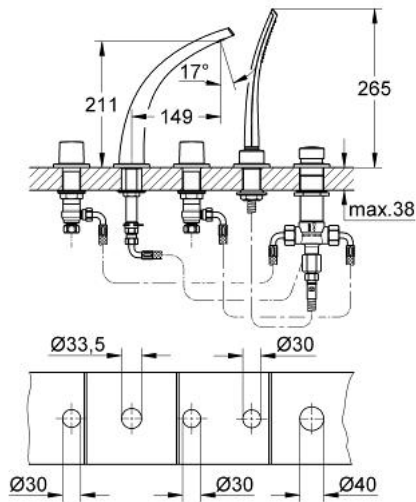

## 31 047 LS0 GROHE ONDUS FIVE-HOLE BATH COMBINATION

### PRODUCT DESCRIPTION

- Colour: moon white
- consisting of:
  - bath inlet
  - GROHE Ondus flow straightener
  - handles
  - ceramic headparts 1/2", 90°
  - Veris Stick hand shower 27 184
  - metal shower hose 2000 mm
  - diverter bath/shower
  - click escutcheon
  - flow limiter 20 l/min.
- can be used with baseframe 29 037 000 (please order separately)

### SPARE PARTS, 10月 2006 – now

- 1: Handle (Spare part-nr. 45985LS0)
- 2: Ceramic headpart 1/2" (Spare part-nr. 45882000)
- 2.1: O-ring Ø 18.2 x Ø 1.7 (Spare part-nr. 0392400M)
- 3: Coupling nut 1/2" (Spare part-nr. 1290100M)
- 3.1: Fibre seal Ø 18,5 x Ø 12 x 2 (Spare part-nr. 0138900M)
- 4: Flexible hose (Spare part-nr. 03052000)
- 5: Flow straightener (Spare part-nr. 65621LN0)
- 6: Ceramic headpart 1/2" (Spare part-nr. 45883000)
- 6.1: O-ring Ø 18.2 x Ø 1.7 (Spare part-nr. 0392400M)
- 7: Dirt strainer (Spare part-nr. 0700200M)
- 8: Cone nut (Spare part-nr. 08864000)
- 9: Diverter knob (Spare part-nr. 45997LS0)
- 10: Diverter (Spare part-nr. 45443000)
- 10.1: Sealing washer Ø 6 x Ø 2 (Spare part-nr. 0128300M)
- 10.2: Sealing washer (Spare part-nr. 0120500M)
- 11: Replacement kit for shank fastening (Spare part-nr. 45444000)
- 12: Non-return valve (Spare part-nr. 08565000)
- 13: Connecting hose (Spare part-nr. 07300000)
- 14: Escutcheon (Spare part-nr. 45999LS0)
- 15: Fixing set (Spare part-nr. 48003000)
- 16: Fixing clamp (Spare part-nr. 6554100M)