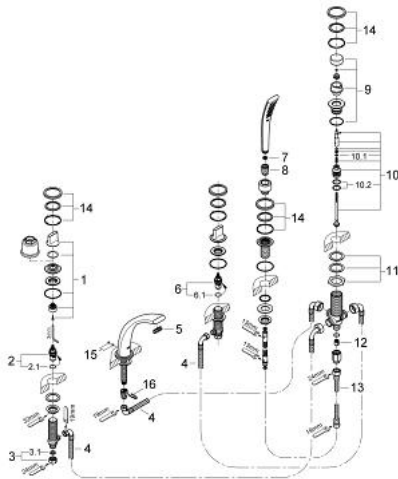

## 31 047 LS0 GROHE ONDUS FIVE-HOLE BATH COMBINATION

### PRODUCT DESCRIPTION

- Colour: moon white
- consisting of:
  - bath inlet
  - GROHE Ondus flow straightener
  - handles
  - ceramic headparts 1/2", 90°
  - Veris Stick hand shower 27 184
  - metal shower hose 2000 mm
  - diverter bath/shower
  - click escutcheon
  - flow limiter 20 l/min.
- can be used with baseframe 29 037 000 (please order separately)

### SPARE PARTS, 10月 2006 – now

- 1: Handle (Spare part-nr. 45985LS0)
- 2: Ceramic headpart 1/2" (Spare part-nr. 45882000)
- 2.1: O-ring Ø 18.2 x Ø 1.7 (Spare part-nr. 0392400M)
- 3: Coupling nut 1/2" (Spare part-nr. 1290100M)
- 3.1: Fibre seal Ø 18,5 x Ø 12 x 2 (Spare part-nr. 0138900M)
- 4: Flexible hose (Spare part-nr. 03052000)
- 5: Flow straightener (Spare part-nr. 65621LN0)
- 6: Ceramic headpart 1/2" (Spare part-nr. 45883000)
- 6.1: O-ring Ø 18.2 x Ø 1.7 (Spare part-nr. 0392400M)
- 7: Dirt strainer (Spare part-nr. 0700200M)
- 8: Cone nut (Spare part-nr. 08864000)
- 9: Diverter knob (Spare part-nr. 45997LS0)
- 10: Diverter (Spare part-nr. 45443000)
- 10.1: Sealing washer Ø 6 x Ø 2 (Spare part-nr. 0128300M)
- 10.2: Sealing washer (Spare part-nr. 0120500M)
- 11: Replacement kit for shank fastening (Spare part-nr. 45444000)
- 12: Non-return valve (Spare part-nr. 08565000)
- 13: Connecting hose (Spare part-nr. 07300000)
- 14: Escutcheon (Spare part-nr. 45999LS0)
- 15: Fixing set (Spare part-nr. 48003000)
- 16: Fixing clamp (Spare part-nr. 6554100M)