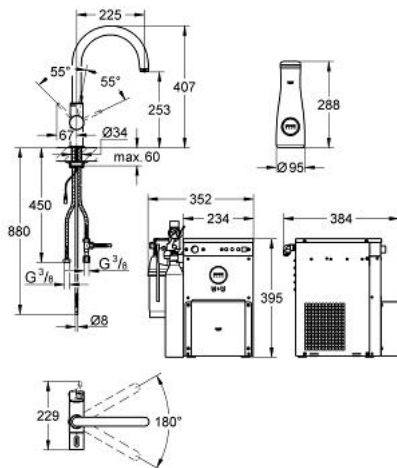

### PRODUCT DESCRIPTION

- Colour: chrome
- consists of:
  - Single-lever sink mixer with filter function
  - single hole installation
  - C-spout
  - separate handle for 3 types of filtered and chilled table water
  - still, medium, fizzy
  - headpart 1/2"
  - GROHE SilkMove 35 mm ceramic cartridge
  - adjustable flow rate limiter
  - GROHE LongLife finish
  - swivelling tubular spout
  - swivel area 180°
  - separate inner water ways
  - flexible connection hoses
  - type of protection IP 55
  - CE approved
  - Main switching power supply 100 - 240 V AC 50/60 Hz with safety extra-low voltage (SELV) 6 V DC to filter change display unit
  - adjustable for 600 litre, 1500 litre or 3000 litre filter cartridges
  - GROHE Blue chiller and carbonizer
  - 230 V
  - GROHE Blue 600 l filter
  - GROHE Blue size S filter, filter head with flexible adjustment
  - GROHE Blue 425 g CO<sub>2</sub>-carbonization bottle
  - GROHE Blue carafe
  - noise classification 1 in accordance with DIN4109