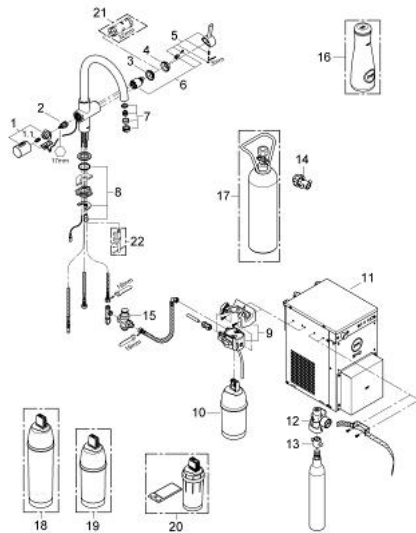

31 079 000 GROHE BLUE PROFESSIONAL STARTER KIT

SPARE PARTS, May 2011 – now

1. 1: Handle (Spare part-nr. 46652000)
   - 1.1: Repl. kit f.handle fastening (Spare part-nr. 0538600M)
   - 2: Headpart (Spare part-nr. 46713000)
   - 3: Ring (Spare part-nr. 04456000)
   - 4: Shield (Spare part-nr. 46116000)
   - 5: Lever (Spare part-nr. 46653000)
   - 6: Cartridge (Spare part-nr. 46374000)
   - 7: Mousseur (Spare part-nr. 64374000)
   - 8: Shank mounting kit (Spare part-nr. 46249000)
   - 9: filter head (Spare part-nr. 64508000)
   - 10: Filter (Spare part-nr. 40404000)
   - 11: Chiller and carbonizer (Spare part-nr. 40415000)
   - 12: Pressure indicator (Spare part-nr. 46717000)
   - 12.1: CO₂ adapter (Spare part-nr. 40962000)
   - 13: Adapter 3/4" x 1/2" (Spare part-nr. 40453000)
   - 14: Adapter 3/4" x 1/2" (Spare part-nr. 40454000)
   - 15: Pressure reducing valve (Spare part-nr. 40452000)
   - 16: Glass carafe (Spare part-nr. 40405000)*
   - 17: Starter kit 2 kg CO₂ bottle (Spare part-nr. 40423000)*
   - 18: Filter (Spare part-nr. 40412000)*
   - 19: Filter (Spare part-nr. 40430000)*
   - 20: Cleaning cartridge (Spare part-nr. 40434000)*
   - 21: Socket spanner (Spare part-nr. 19332000)*
   - 22: Mounting wrench (Spare part-nr. 19017000)*
2. Optional accessories