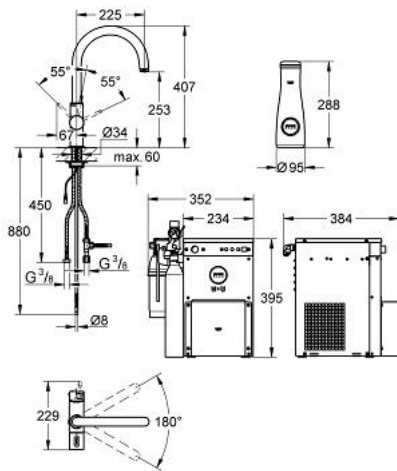

31 079 000 GROHE BLUE PROFESSIONAL STARTER KIT

PRODUCT DESCRIPTION

- Colour: chrome
- consisting of:
 - GROHE Blue single-lever sink mixer with filter function
 - single hole installation
 - C-spout
 - separate handle for 3 types of filtered and chilled table water
 - still, medium, fizzy
 - headpart 1/2"
 - GROHE SilkMove 35 mm ceramic cartridge
 - adjustable flow rate limiter
 - GROHE LongLife finish
 - swivel tubular spout
 - swivel area 180°
 - separate inner water ways for filtered and non-filtered water
 - flexible connection hoses
 - type of protection IP 55
 - CE approved
 - main switching power supply 100 - 240 V AC 50/60 Hz with safety extra-low voltage (SELV) 6 V DC to filter change display unit
 - adjustable for 600 litre, 1500 litre or 3000 litre filter cartridges
 - GROHE Blue chiller and carbonizer
 - 230 V
 - GROHE Blue 600 l filter
 - GROHE Blue size S filter, filter head with flexible adjustment
 - GROHE Blue 425 g CO₂-carbonization bottle
 - GROHE Blue carafe
 - noise classification I in accordance with DIN 4109