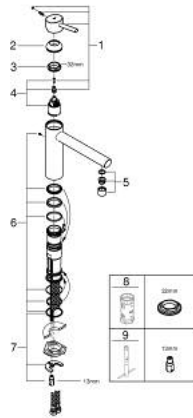

31 128 001 **CONCETTO SINGLE-LEVER SINK MIXER 1/2"**

PRODUCT DESCRIPTION

- Colour: chrome
- medium spout
- single hole installation
- GROHE LongLife finish
- GROHE SilkMove 35 mm ceramic cartridge
- mousseur
- adjustable flow rate limiter
- swivelling cast spout
- swivel area 140°
- flexible connection hoses
- rapid-installation-system
- maximum flow rate (at 3 bar): 12 l/min
- minimum pressure 1,0 bar

31 128 001 **CONCETTO SINGLE-LEVER SINK MIXER 1/2"**

SPARE PARTS, January 2013 – now

- 1: Lever (Spare part-nr. 46822000)
 - 2: Shield (Spare part-nr. 46492000)
 - 3: Screw ring (Spare part-nr. 46815000)
 - 4: Cartridge (Spare part-nr. 46374000)
 - 5: Mousseur (Spare part-nr. 06574000)
 - 6: Repl. kit f. seal (Spare part-nr. 46760000)
 - 7: Shank mounting kit (Spare part-nr. 46249000)
 - 8: Socket spanner (Spare part-nr. 19332000)*
 - 9: Mounting wrench (Spare part-nr. 19017000)*
- * Optional accessories