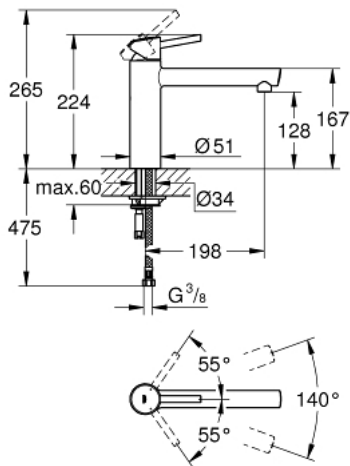

31 128 001 **CONCETTO SINGLE-LEVER SINK MIXER 1/2"**

PRODUCT DESCRIPTION

- Colour: chrome
- medium spout
- single hole installation
- GROHE LongLife finish
- GROHE SilkMove 35 mm ceramic cartridge
- mousseur
- adjustable flow rate limiter
- swivelling cast spout
- swivel area 140°
- flexible connection hoses
- rapid-installation-system
- maximum flow rate (at 3 bar): 12 l/min
- minimum pressure 1,0 bar

31 128 001 **CONCETTO SINGLE-LEVER SINK MIXER 1/2"**

SPARE PARTS, January 2013 – now

- 1: Lever (Spare part-nr. 46822000)
 - 2: Shield (Spare part-nr. 46492000)
 - 3: Screw ring (Spare part-nr. 46815000)
 - 4: Cartridge (Spare part-nr. 46374000)
 - 5: Mousseur (Spare part-nr. 06574000)
 - 6: Repl. kit f. seal (Spare part-nr. 46760000)
 - 7: Shank mounting kit (Spare part-nr. 46249000)
 - 8: Socket spanner (Spare part-nr. 19332000)*
 - 9: Mounting wrench (Spare part-nr. 19017000)*
- * Optional accessories