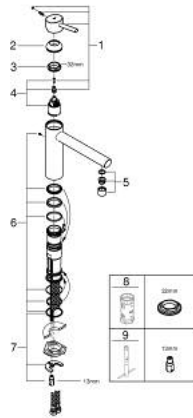

31 128 001 **CONCETTO SINGLE-LEVER SINK MIXER 1/2"**

PRODUCT DESCRIPTION

- Colour: chrome
- medium spout
- single hole installation
- GROHE LongLife finish
- GROHE SilkMove 35 mm ceramic cartridge
- mousseur
- adjustable flow rate limiter
- swivel cast spout
- swivel area 140°
- flexible connection hoses
- rapid installation system
- maximum flow rate (at 3 bar): 12 l/min
- min. recommended pressure 1.0 bar

31 128 001 **CONCETTO SINGLE-LEVER SINK MIXER 1/2"**

SPARE PARTS, 1月 2013 – now

- 1: Lever (Spare part-nr. 46822000)
 - 2: Cap (Spare part-nr. 46492000)
 - 3: Screw ring (Spare part-nr. 46815000)
 - 4: Cartridge (Spare part-nr. 46374000)
 - 5: Mousseur (Spare part-nr. 06574000)
 - 6: Seal kit (Spare part-nr. 46760000)
 - 7: Shank mounting kit (Spare part-nr. 46249000)
 - 8: Socket spanner (Spare part-nr. 19332000)*
 - 9: Mounting wrench (Spare part-nr. 19017000)*
- * Optional accessories