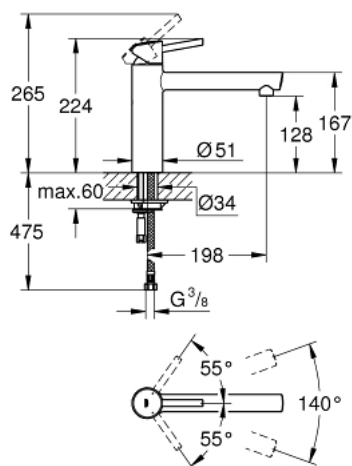

31 128 001 **CONCETTO SINGLE-LEVER SINK MIXER 1/2"**

PRODUCT DESCRIPTION

- Colour: chrome
- medium spout
- single hole installation
- GROHE LongLife finish
- GROHE SilkMove 35 mm ceramic cartridge
- mousseur
- adjustable flow rate limiter
- swivel cast spout
- swivel area 140°
- flexible connection hoses
- rapid installation system
- maximum flow rate (at 3 bar): 12 l/min
- min. recommended pressure 1.0 bar

31 128 001 **CONCETTO SINGLE-LEVER SINK MIXER 1/2"**

SPARE PARTS, 1月 2013 – now

- 1: Lever (Spare part-nr. 46822000)
 - 2: Cap (Spare part-nr. 46492000)
 - 3: Screw ring (Spare part-nr. 46815000)
 - 4: Cartridge (Spare part-nr. 46374000)
 - 5: Mousseur (Spare part-nr. 06574000)
 - 6: Seal kit (Spare part-nr. 46760000)
 - 7: Shank mounting kit (Spare part-nr. 46249000)
 - 8: Socket spanner (Spare part-nr. 19332000)*
 - 9: Mounting wrench (Spare part-nr. 19017000)*
- * Optional accessories