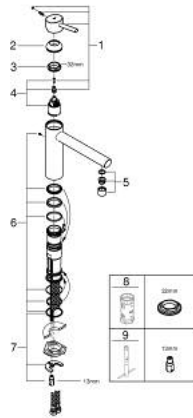

### 31 128 DC1 **CONCETTO SINGLE-LEVER SINK MIXER 1/2"**

#### PRODUCT DESCRIPTION

- Colour: Supersteel
- medium spout
- single hole installation
- GROHE LongLife finish
- GROHE SilkMove 35 mm ceramic cartridge
- mousseur
- adjustable flow rate limiter
- swivelling cast spout
- swivel area 140°
- flexible connection hoses
- rapid-installation-system
- maximum flow rate (at 3 bar): 12 l/min
- minimum pressure 1,0 bar

## 31 128 DC1 **CONCETTO SINGLE-LEVER SINK MIXER 1/2"**

### **SPARE PARTS**, January 2013 – now

- 1: Lever (Spare part-nr. 46822DC0)
- 2: Shield (Spare part-nr. 46492DC0)
- 3: Screw ring (Spare part-nr. 46815000)
- 4: Cartridge (Spare part-nr. 46374000)
- 5: Mousseur (Spare part-nr. 06574DC0)
- 6: Repl. kit f. seal (Spare part-nr. 46760000)
- 7: Shank mounting kit (Spare part-nr. 46249000)
- 8: Socket spanner (Spare part-nr. 19332000)\*
- 9: Mounting wrench (Spare part-nr. 19017000)\*