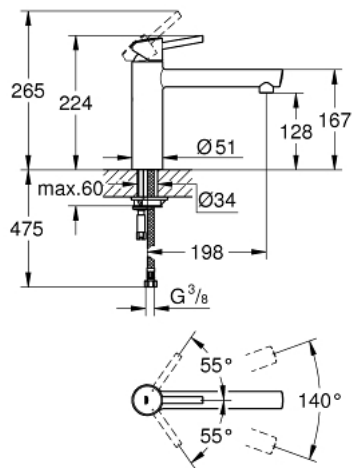

### 31 128 DC1 **CONCETTO SINGLE-LEVER SINK MIXER 1/2"**

#### PRODUCT DESCRIPTION

- Colour: Supersteel
- medium spout
- single hole installation
- GROHE LongLife finish
- GROHE SilkMove 35 mm ceramic cartridge
- mousseur
- adjustable flow rate limiter
- swivelling cast spout
- swivel area 140°
- flexible connection hoses
- rapid-installation-system
- maximum flow rate (at 3 bar): 12 l/min
- minimum pressure 1,0 bar

## 31 128 DC1 **CONCETTO SINGLE-LEVER SINK MIXER 1/2"**

### **SPARE PARTS**, January 2013 – now

- 1: Lever (Spare part-nr. 46822DC0)
- 2: Shield (Spare part-nr. 46492DC0)
- 3: Screw ring (Spare part-nr. 46815000)
- 4: Cartridge (Spare part-nr. 46374000)
- 5: Mousseur (Spare part-nr. 06574DC0)
- 6: Repl. kit f. seal (Spare part-nr. 46760000)
- 7: Shank mounting kit (Spare part-nr. 46249000)
- 8: Socket spanner (Spare part-nr. 19332000)\*
- 9: Mounting wrench (Spare part-nr. 19017000)\*