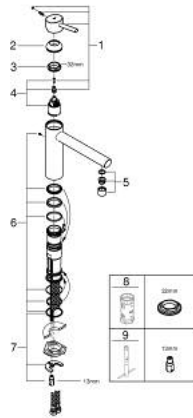

31 128 DC1 **CONCETTO SINGLE-LEVER SINK MIXER 1/2"**

PRODUCT DESCRIPTION

- Colour: supersteel
- medium spout
- single hole installation
- GROHE LongLife finish
- GROHE SilkMove 35 mm ceramic cartridge
- mousseur
- adjustable flow rate limiter
- swivel cast spout
- swivel area 140°
- flexible connection hoses
- rapid installation system
- maximum flow rate (at 3 bar): 12 l/min
- min. recommended pressure 1.0 bar

31 128 DC1 CONCETTO SINGLE-LEVER SINK MIXER 1/2"

SPARE PARTS, 1月 2013 – now

- 1: Lever (Spare part-nr. 46822DC0)
 - 2: Cap (Spare part-nr. 46492DC0)
 - 3: Screw ring (Spare part-nr. 46815000)
 - 4: Cartridge (Spare part-nr. 46374000)
 - 5: Mousseur (Spare part-nr. 06574DC0)
 - 6: Seal kit (Spare part-nr. 46760000)
 - 7: Shank mounting kit (Spare part-nr. 46249000)
 - 8: Socket spanner (Spare part-nr. 19332000)*
 - 9: Mounting wrench (Spare part-nr. 19017000)*
- * Optional accessories