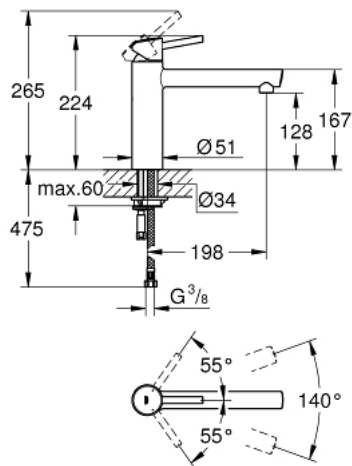

31 128 DC1 **CONCETTO SINGLE-LEVER SINK MIXER 1/2"**

PRODUCT DESCRIPTION

- Colour: supersteel
- medium spout
- single hole installation
- GROHE LongLife finish
- GROHE SilkMove 35 mm ceramic cartridge
- mousseur
- adjustable flow rate limiter
- swivel cast spout
- swivel area 140°
- flexible connection hoses
- rapid installation system
- maximum flow rate (at 3 bar): 12 l/min
- min. recommended pressure 1.0 bar

31 128 DC1 CONCETTO SINGLE-LEVER SINK MIXER 1/2"

SPARE PARTS, 1月 2013 – now

- 1: Lever (Spare part-nr. 46822DC0)
 - 2: Cap (Spare part-nr. 46492DC0)
 - 3: Screw ring (Spare part-nr. 46815000)
 - 4: Cartridge (Spare part-nr. 46374000)
 - 5: Mousseur (Spare part-nr. 06574DC0)
 - 6: Seal kit (Spare part-nr. 46760000)
 - 7: Shank mounting kit (Spare part-nr. 46249000)
 - 8: Socket spanner (Spare part-nr. 19332000)*
 - 9: Mounting wrench (Spare part-nr. 19017000)*
- * Optional accessories