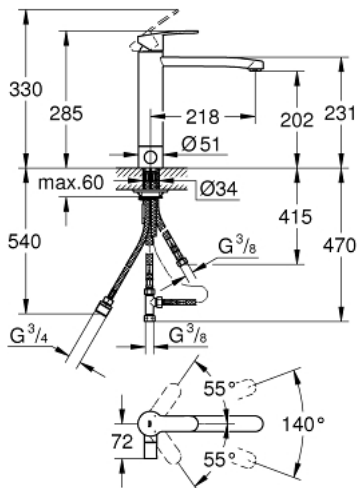

## 31 153 002 EUROSTYLE COSMOPOLITAN SINGLE-LEVER SINK MIXER 1/2"

### PRODUCT DESCRIPTION

- Colour: chrome
- integrated stop valve
- medium spout
- single hole installation
- GROHE LongLife finish
- GROHE SilkMove 35 mm ceramic cartridge
- mousseur
- adjustable flow rate limiter
- swivel tubular spout
- swivel area 140°
- rapid installation system
- flexible connection hoses

### SPARE PARTS, 1月 2013 – now

- 1: Lever (Spare part-nr. 46726000)
- 2: Cap (Spare part-nr. 46492000)
- 3: Screw ring (Spare part-nr. 46815000)
- 4: Cartridge (Spare part-nr. 46374000)
- 5: Mousseur (Spare part-nr. 13929000)
- 6: Seal kit (Spare part-nr. 46760000)
- 7: Ceramic cartridge (Spare part-nr. 46318000)
- 8: Handle for shut-off valve (Spare part-nr. 46767000)
- 8.1: Snap insert (Spare part-nr. 0538600M)
- 9: Shank mounting kit (Spare part-nr. 46249000)
- 10: Mounting wrench (Spare part-nr. 19017000)\*
- 11: Socket spanner (Spare part-nr. 19332000)\*