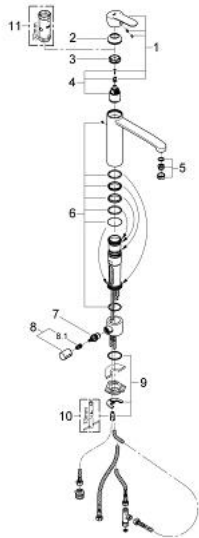

## 31 153 002 EUROSTYLE COSMOPOLITAN SINGLE-LEVER SINK MIXER 1/2"

### PRODUCT DESCRIPTION

- Colour: chrome
- integrated stop valve
- medium spout
- single hole installation
- GROHE LongLife finish
- GROHE SilkMove 35 mm ceramic cartridge
- mousseur
- adjustable flow rate limiter
- swivel tubular spout
- swivel area 140°
- rapid installation system
- flexible connection hoses

### SPARE PARTS, 1月 2013 – now

- 1: Lever (Spare part-nr. 46726000)
- 2: Cap (Spare part-nr. 46492000)
- 3: Screw ring (Spare part-nr. 46815000)
- 4: Cartridge (Spare part-nr. 46374000)
- 5: Mousseur (Spare part-nr. 13929000)
- 6: Seal kit (Spare part-nr. 46760000)
- 7: Ceramic cartridge (Spare part-nr. 46318000)
- 8: Handle for shut-off valve (Spare part-nr. 46767000)
- 8.1: Snap insert (Spare part-nr. 0538600M)
- 9: Shank mounting kit (Spare part-nr. 46249000)
- 10: Mounting wrench (Spare part-nr. 19017000)\*
- 11: Socket spanner (Spare part-nr. 19332000)\*