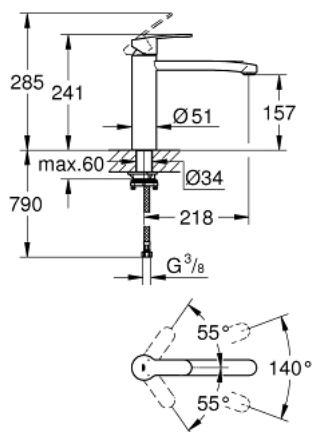

## 31 159 002 EUROSTYLE COSMOPOLITAN SINGLE-LEVER SINK MIXER 1/2"

### PRODUCT DESCRIPTION

- Colour: chrome
- for installation in front of window
- medium spout
- single hole installation
- GROHE LongLife finish
- GROHE SilkMove 35 mm ceramic cartridge
- mousseur
- adjustable flow rate limiter
- swivelling tubular spout
- swivel area 140°
- non-removable socket height: 30 mm
- flexible connection hoses

31 159 002 **EUROSTYLE COSMOPOLITAN SINGLE-LEVER SINK MIXER 1/2"**

**SPARE PARTS**, May 2020 – now

- 1: Lever (Spare part-nr. 46726000)
- 2: Shield (Spare part-nr. 46492000)
- 3: Ring (Spare part-nr. 46759000)
- 4: Cartridge (Spare part-nr. 46374000)
- 5: Repl. kit f. seal (Spare part-nr. 46760000)
- 6: Mousseur (Spare part-nr. 13929000)
- 7: Shank fastening assembly (Spare part-nr. 48384000)
- 8: Socket spanner (Spare part-nr. 19332000)\*