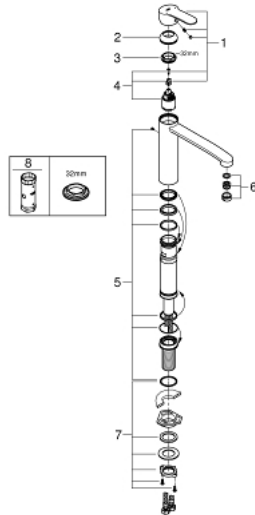

## 31 159 002 EUROSTYLE COSMOPOLITAN SINGLE-LEVER SINK MIXER 1/2"

### PRODUCT DESCRIPTION

- Colour: chrome
- for installation in front of window
- medium spout
- single hole installation
- GROHE LongLife finish
- GROHE SilkMove 35 mm ceramic cartridge
- mousseur
- adjustable flow rate limiter
- swivelling tubular spout
- swivel area 140°
- non-removable socket height: 30 mm
- flexible connection hoses

31 159 002 **EUROSTYLE COSMOPOLITAN SINGLE-LEVER SINK MIXER 1/2"**

**SPARE PARTS**, May 2020 – now

- 1: Lever (Spare part-nr. 46726000)
- 2: Shield (Spare part-nr. 46492000)
- 3: Ring (Spare part-nr. 46759000)
- 4: Cartridge (Spare part-nr. 46374000)
- 5: Repl. kit f. seal (Spare part-nr. 46760000)
- 6: Mousseur (Spare part-nr. 13929000)
- 7: Shank fastening assembly (Spare part-nr. 48384000)
- 8: Socket spanner (Spare part-nr. 19332000)\*