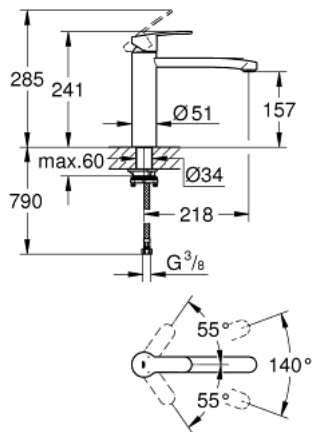

## 31 159 002 EUROSTYLE COSMOPOLITAN SINGLE-LEVER SINK MIXER 1/2"

### PRODUCT DESCRIPTION

- Colour: chrome
- for installation in front of window
- medium spout
- single hole installation
- GROHE LongLife finish
- GROHE SilkMove 35 mm ceramic cartridge
- mousseur
- adjustable flow rate limiter
- swivel tubular spout
- swivel area 140°
- non-removable socket height: 30 mm
- flexible connection hoses

### SPARE PARTS, 5月 2020 – now

- 1: Lever (Spare part-nr. 46726000)
- 2: Cap (Spare part-nr. 46492000)
- 3: Ring (Spare part-nr. 46759000)
- 4: Cartridge (Spare part-nr. 46374000)
- 5: Seal kit (Spare part-nr. 46760000)
- 6: Mousseur (Spare part-nr. 13929000)
- 7: Shank fastening assembly (Spare part-nr. 48384000)
- 8: Socket spanner (Spare part-nr. 19332000)\*