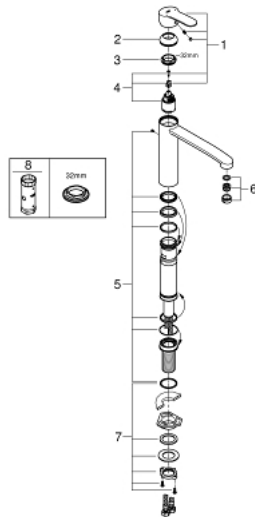

## 31 159 002 EUROSTYLE COSMOPOLITAN SINGLE-LEVER SINK MIXER 1/2"

### PRODUCT DESCRIPTION

- Colour: chrome
- for installation in front of window
- medium spout
- single hole installation
- GROHE LongLife finish
- GROHE SilkMove 35 mm ceramic cartridge
- mousseur
- adjustable flow rate limiter
- swivel tubular spout
- swivel area 140°
- non-removable socket height: 30 mm
- flexible connection hoses

### SPARE PARTS, 5月 2020 – now

- 1: Lever (Spare part-nr. 46726000)
- 2: Cap (Spare part-nr. 46492000)
- 3: Ring (Spare part-nr. 46759000)
- 4: Cartridge (Spare part-nr. 46374000)
- 5: Seal kit (Spare part-nr. 46760000)
- 6: Mousseur (Spare part-nr. 13929000)
- 7: Shank fastening assembly (Spare part-nr. 48384000)
- 8: Socket spanner (Spare part-nr. 19332000)\*