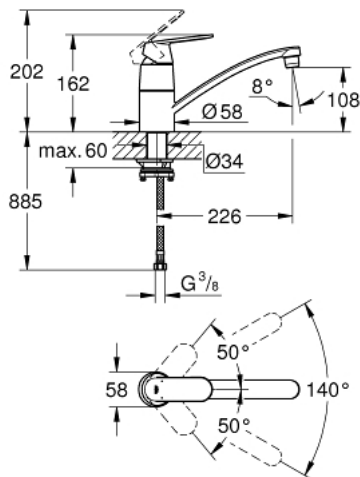

### PRODUCT DESCRIPTION

- Colour: chrome
- for installation in front of window
- low spout
- single hole installation
- GROHE LongLife finish
- GROHE SilkMove 46 mm ceramic cartridge
- adjustable flow rate limiter
- mousseur
- swivelling tubular spout
- swivel area 140°
- non-removable socket height: 30 mm
- flexible connection hoses
- maximum flow rate (at 3 bar): 13 l/min

31 170 000 **EUROSMART COSMOPOLITAN SINGLE-LEVER SINK MIXER 1/2"**

**SPARE PARTS**, December 2017 – now

- 1: Lever (Spare part-nr. 46685000)
- 2: Shield (Spare part-nr. 46601000)
- 3: Cartridge (Spare part-nr. 46048000)
- 4: Repl. kit f. seal (Spare part-nr. 46429SA0)
- 5: Mousseur (Spare part-nr. 13928000)
- 6: Spout (Spare part-nr. 13311000)
- 7: Shank fastening assembly (Spare part-nr. 48384000)