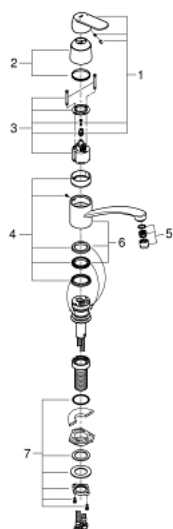

## 31 170 000 EUROSMART COSMOPOLITAN SINGLE-LEVER SINK MIXER 1/2"

### PRODUCT DESCRIPTION

- Colour: chrome
- for installation in front of window
- low spout
- single hole installation
- GROHE LongLife finish
- GROHE SilkMove 46 mm ceramic cartridge
- adjustable flow rate limiter
- mousseur
- swivelling tubular spout
- swivel area 140°
- non-removable socket height: 30 mm
- flexible connection hoses
- maximum flow rate (at 3 bar): 13 l/min

31 170 000 **EUROSMART COSMOPOLITAN SINGLE-LEVER SINK MIXER 1/2"**

**SPARE PARTS**, December 2017 – now

- 1: Lever (Spare part-nr. 46685000)
- 2: Shield (Spare part-nr. 46601000)
- 3: Cartridge (Spare part-nr. 46048000)
- 4: Repl. kit f. seal (Spare part-nr. 46429SA0)
- 5: Mousseur (Spare part-nr. 13928000)
- 6: Spout (Spare part-nr. 13311000)
- 7: Shank fastening assembly (Spare part-nr. 48384000)