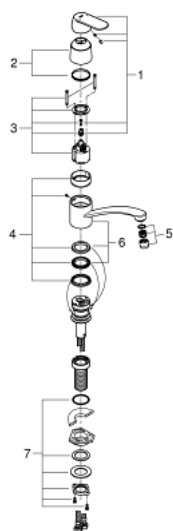

31 170 000 EUROSMART COSMOPOLITAN SINGLE-LEVER SINK MIXER 1/2"

PRODUCT DESCRIPTION

- Colour: chrome
- for installation in front of window
- low spout
- single hole installation
- GROHE LongLife finish
- GROHE SilkMove 46 mm ceramic cartridge
- adjustable flow rate limiter
- mousseur
- swivel tubular spout
- swivel area 140°
- non-removable socket height: 30 mm
- flexible connection hoses
- maximum flow rate (at 3 bar): 13 l/min

31 170 000 EUROSMART COSMOPOLITAN SINGLE-LEVER SINK MIXER 1/2"

SPARE PARTS, 12月 2017 - now

- 1: Lever (Spare part-nr. 46685000)
- 2: Cap (Spare part-nr. 46601000)
- 3: Cartridge (Spare part-nr. 46048000)
- 4: Seal kit (Spare part-nr. 46429SA0)
- 5: Mousseur (Spare part-nr. 13928000)
- 6: Spout (Spare part-nr. 13311000)
- 7: Shank fastening assembly (Spare part-nr. 48384000)