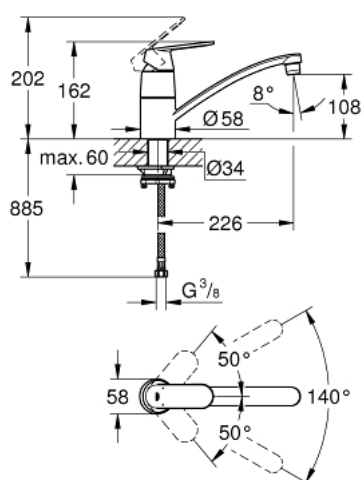

31 170 000 EUROSMART COSMOPOLITAN SINGLE-LEVER SINK MIXER 1/2"

PRODUCT DESCRIPTION

- Colour: chrome
- for installation in front of window
- low spout
- single hole installation
- GROHE LongLife finish
- GROHE SilkMove 46 mm ceramic cartridge
- adjustable flow rate limiter
- mousseur
- swivel tubular spout
- swivel area 140°
- non-removable socket height: 30 mm
- flexible connection hoses
- maximum flow rate (at 3 bar): 13 l/min

31 170 000 EUROSMART COSMOPOLITAN SINGLE-LEVER SINK MIXER 1/2"

SPARE PARTS, 12月 2017 - now

- 1: Lever (Spare part-nr. 46685000)
- 2: Cap (Spare part-nr. 46601000)
- 3: Cartridge (Spare part-nr. 46048000)
- 4: Seal kit (Spare part-nr. 46429SA0)
- 5: Mousseur (Spare part-nr. 13928000)
- 6: Spout (Spare part-nr. 13311000)
- 7: Shank fastening assembly (Spare part-nr. 48384000)