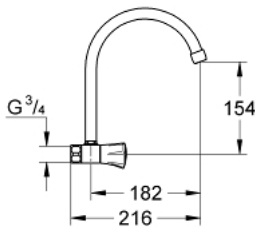

## 31 186 001 COSTA L WALL SINK MIXER 1/2"

### PRODUCT DESCRIPTION

- Colour: chrome
- wall mounted
- metal handles
- heat insulated
- screwable
- GROHE LongLife finish
- GROHE Long-Life headparts
- mousseur
- tubular spout
- swivel area 360°
- projection 182 mm
- without connection unions
- maximum flow rate (at 3 bar): 13 l/min

### SPARE PARTS, 6月 2007 – now

- 1: Handle (Spare part-nr. 45994000)
- 1.1: Snap insert (Spare part-nr. 0538600M)
- 2: Headpart 1/2" (Spare part-nr. 07146000)
- 2.1: Sealing washer  $\varnothing 6 \times \varnothing 2$  (Spare part-nr. 0128300M)
- 2.2: O-ring  $\varnothing 18.2 \times \varnothing 1.7$  (Spare part-nr. 0392400M)
- 2.3: Seal (Spare part-nr. 0529100M)
- 3: Screw connection 1/2" (Spare part-nr. 45044000)
- 4: Seal (Spare part-nr. 0138600M)
- 5: Spout (Spare part-nr. 13213000)
- 5.1: Mousseur (Spare part-nr. 13928000)
- 5.2: O-ring  $\varnothing 12 \times \varnothing 2$  (Spare part-nr. 0128000M)
- 6: Screw for Costa/Avina products (Spare part-nr. 48013000)\*