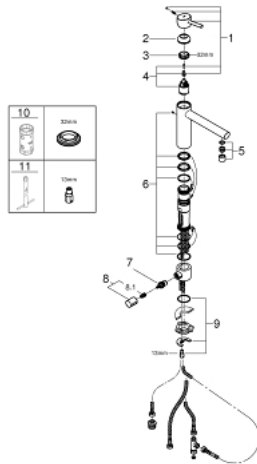

31 209 001 **CONCETTO SINGLE-LEVER SINK MIXER 1/2"**

PRODUCT DESCRIPTION

- Colour: chrome
- integrated stop valve
- medium spout
- single hole installation
- GROHE LongLife finish
- GROHE SilkMove 35 mm ceramic cartridge
- mousseur
- adjustable flow rate limiter
- swivelling cast spout
- swivel area 140°
- flexible connection hoses
- rapid-installation-system

31 209 001 **CONCETTO SINGLE-LEVER SINK MIXER 1/2"**

SPARE PARTS, January 2013 – now

- 1: Lever (Spare part-nr. 46822000)
- 2: Shield (Spare part-nr. 46492000)
- 3: Screw ring (Spare part-nr. 46815000)
- 4: Cartridge (Spare part-nr. 46374000)
- 5: Mousseur (Spare part-nr. 06574000)
- 6: Repl. kit f. seal (Spare part-nr. 46760000)
- 7: Ceramic cartridge (Spare part-nr. 46318000)
- 8: Handle for shut-off valve (Spare part-nr. 46767000)
- 9: Shank mounting kit (Spare part-nr. 46249000)
- 10: Socket spanner (Spare part-nr. 19332000)*
- 11: Mounting wrench (Spare part-nr. 19017000)*