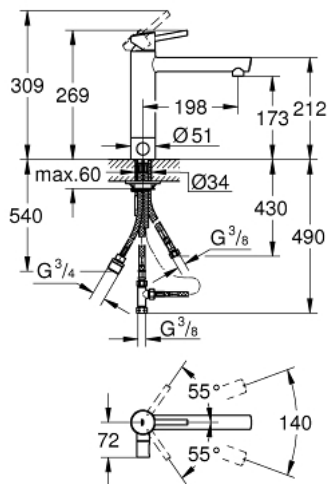

31 209 001 **CONCETTO SINGLE-LEVER SINK MIXER 1/2"**

PRODUCT DESCRIPTION

- Colour: chrome
- integrated stop valve
- medium spout
- single hole installation
- GROHE LongLife finish
- GROHE SilkMove 35 mm ceramic cartridge
- mousseur
- adjustable flow rate limiter
- swivelling cast spout
- swivel area 140°
- flexible connection hoses
- rapid-installation-system

31 209 001 **CONCETTO SINGLE-LEVER SINK MIXER 1/2"**

SPARE PARTS, January 2013 – now

- 1: Lever (Spare part-nr. 46822000)
- 2: Shield (Spare part-nr. 46492000)
- 3: Screw ring (Spare part-nr. 46815000)
- 4: Cartridge (Spare part-nr. 46374000)
- 5: Mousseur (Spare part-nr. 06574000)
- 6: Repl. kit f. seal (Spare part-nr. 46760000)
- 7: Ceramic cartridge (Spare part-nr. 46318000)
- 8: Handle for shut-off valve (Spare part-nr. 46767000)
- 9: Shank mounting kit (Spare part-nr. 46249000)
- 10: Socket spanner (Spare part-nr. 19332000)*
- 11: Mounting wrench (Spare part-nr. 19017000)*