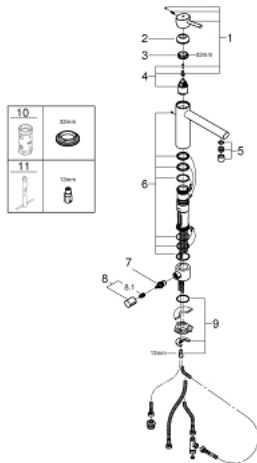

31 209 001 **CONCETTO SINGLE-LEVER SINK MIXER 1/2"**

PRODUCT DESCRIPTION

- Colour: chrome
- integrated stop valve
- medium spout
- single hole installation
- GROHE LongLife finish
- GROHE SilkMove 35 mm ceramic cartridge
- mousseur
- adjustable flow rate limiter
- swivel cast spout
- swivel area 140°
- flexible connection hoses
- rapid installation system

31 209 001 **CONCETTO SINGLE-LEVER SINK MIXER 1/2"**

SPARE PARTS, 1月 2013 – now

- 1: Lever (Spare part-nr. 46822000)
 - 2: Cap (Spare part-nr. 46492000)
 - 3: Screw ring (Spare part-nr. 46815000)
 - 4: Cartridge (Spare part-nr. 46374000)
 - 5: Mousseur (Spare part-nr. 06574000)
 - 6: Seal kit (Spare part-nr. 46760000)
 - 7: Ceramic cartridge (Spare part-nr. 46318000)
 - 8: Handle for shut-off valve (Spare part-nr. 46767000)
 - 9: Shank mounting kit (Spare part-nr. 46249000)
 - 10: Socket spanner (Spare part-nr. 19332000)*
 - 11: Mounting wrench (Spare part-nr. 19017000)*
- * Optional accessories