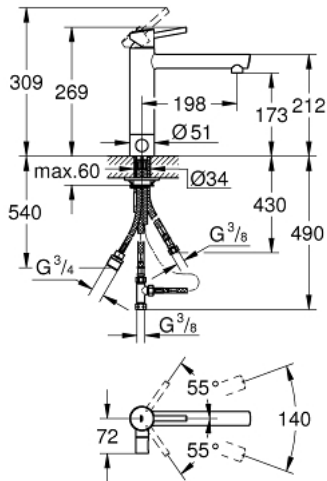

31 209 001 **CONCETTO SINGLE-LEVER SINK MIXER 1/2"**

PRODUCT DESCRIPTION

- Colour: chrome
- integrated stop valve
- medium spout
- single hole installation
- GROHE LongLife finish
- GROHE SilkMove 35 mm ceramic cartridge
- mousseur
- adjustable flow rate limiter
- swivel cast spout
- swivel area 140°
- flexible connection hoses
- rapid installation system

31 209 001 **CONCETTO SINGLE-LEVER SINK MIXER 1/2"**

SPARE PARTS, 1月 2013 – now

- 1: Lever (Spare part-nr. 46822000)
 - 2: Cap (Spare part-nr. 46492000)
 - 3: Screw ring (Spare part-nr. 46815000)
 - 4: Cartridge (Spare part-nr. 46374000)
 - 5: Mousseur (Spare part-nr. 06574000)
 - 6: Seal kit (Spare part-nr. 46760000)
 - 7: Ceramic cartridge (Spare part-nr. 46318000)
 - 8: Handle for shut-off valve (Spare part-nr. 46767000)
 - 9: Shank mounting kit (Spare part-nr. 46249000)
 - 10: Socket spanner (Spare part-nr. 19332000)*
 - 11: Mounting wrench (Spare part-nr. 19017000)*
- * Optional accessories