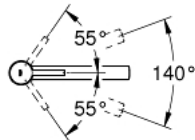

31 210 001 **CONCETTO SINGLE-LEVER SINK MIXER 1/2"**

PRODUCT DESCRIPTION

- Colour: chrome
- for installation in front of window
- medium spout
- single hole installation
- GROHE LongLife finish
- GROHE SilkMove 35 mm ceramic cartridge
- mousseur
- adjustable flow rate limiter
- swivelling cast spout
- swivel area 140°
- non-removable socket height: 30 mm
- flexible connection hoses
- maximum flow rate (at 3 bar): 13 l/min

31 210 001 **CONCETTO SINGLE-LEVER SINK MIXER 1/2"**

SPARE PARTS, June 2010 – now

- 1: Lever (Spare part-nr. 46822000)
- 2: Shield (Spare part-nr. 46492000)
- 3: Ring (Spare part-nr. 46759000)
- 4: Cartridge (Spare part-nr. 46374000)
- 5: Mousseur (Spare part-nr. 06574000)
- 6: Repl. kit f. seal (Spare part-nr. 46760000)
- 7: Shank mounting kit (Spare part-nr. 46078000)
- 8: Socket spanner (Spare part-nr. 19332000)*