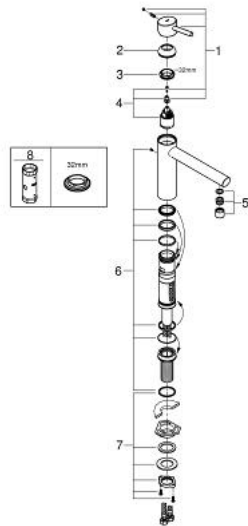

31 210 001 **CONCETTO SINGLE-LEVER SINK MIXER 1/2"**

PRODUCT DESCRIPTION

- Colour: chrome
- for installation in front of window
- medium spout
- single hole installation
- GROHE LongLife finish
- GROHE SilkMove 35 mm ceramic cartridge
- mousseur
- adjustable flow rate limiter
- swivelling cast spout
- swivel area 140°
- non-removable socket height: 30 mm
- flexible connection hoses
- maximum flow rate (at 3 bar): 13 l/min

31 210 001 **CONCETTO SINGLE-LEVER SINK MIXER 1/2"**

SPARE PARTS, June 2010 – now

- 1: Lever (Spare part-nr. 46822000)
- 2: Shield (Spare part-nr. 46492000)
- 3: Ring (Spare part-nr. 46759000)
- 4: Cartridge (Spare part-nr. 46374000)
- 5: Mousseur (Spare part-nr. 06574000)
- 6: Repl. kit f. seal (Spare part-nr. 46760000)
- 7: Shank mounting kit (Spare part-nr. 46078000)
- 8: Socket spanner (Spare part-nr. 19332000)*