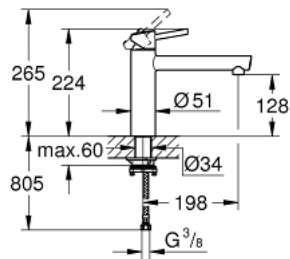

31 210 001 **CONCETTO SINGLE-LEVER SINK MIXER 1/2"**

PRODUCT DESCRIPTION

- Colour: chrome
- for installation in front of window
- medium spout
- single hole installation
- GROHE LongLife finish
- GROHE SilkMove 35 mm ceramic cartridge
- mousseur
- adjustable flow rate limiter
- swivelling cast spout
- swivel area 140°
- non-removable socket height: 30 mm
- flexible connection hoses
- maximum flow rate (at 3 bar): 13 l/min

31 210 001 **CONCETTO SINGLE-LEVER SINK MIXER 1/2"**

SPARE PARTS, June 2010 – now

- 1: Lever (Spare part-nr. 46822000)
- 2: Shield (Spare part-nr. 46492000)
- 3: Ring (Spare part-nr. 46759000)
- 4: Cartridge (Spare part-nr. 46374000)
- 5: Mousseur (Spare part-nr. 06574000)
- 6: Repl. kit f. seal (Spare part-nr. 46760000)
- 7: Shank mounting kit (Spare part-nr. 46078000)
- 8: Socket spanner (Spare part-nr. 19332000)*