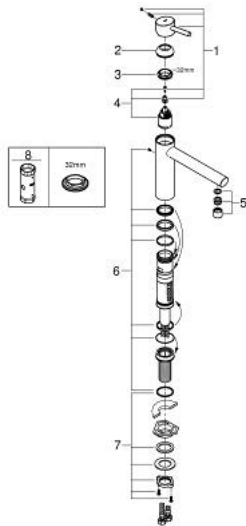

31 210 001 **CONCETTO SINGLE-LEVER SINK MIXER 1/2"**

PRODUCT DESCRIPTION

- Colour: chrome
- for installation in front of window
- medium spout
- single hole installation
- GROHE LongLife finish
- GROHE SilkMove 35 mm ceramic cartridge
- mousseur
- adjustable flow rate limiter
- swivel cast spout
- swivel area 140°
- non-removable socket height: 30 mm
- flexible connection hoses
- maximum flow rate (at 3 bar): 13 l/min

31 210 001 **CONCETTO SINGLE-LEVER SINK MIXER 1/2"**

SPARE PARTS, 6月 2010 – now

- 1: Lever (Spare part-nr. 46822000)
- 2: Cap (Spare part-nr. 46492000)
- 3: Ring (Spare part-nr. 46759000)
- 4: Cartridge (Spare part-nr. 46374000)
- 5: Mousseur (Spare part-nr. 06574000)
- 6: Seal kit (Spare part-nr. 46760000)
- 7: Shank mounting kit (Spare part-nr. 46078000)
- 8: Socket spanner (Spare part-nr. 19332000)*