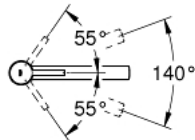

31 210 001 **CONCETTO SINGLE-LEVER SINK MIXER 1/2"**

PRODUCT DESCRIPTION

- Colour: chrome
- for installation in front of window
- medium spout
- single hole installation
- GROHE LongLife finish
- GROHE SilkMove 35 mm ceramic cartridge
- mousseur
- adjustable flow rate limiter
- swivel cast spout
- swivel area 140°
- non-removable socket height: 30 mm
- flexible connection hoses
- maximum flow rate (at 3 bar): 13 l/min

31 210 001 **CONCETTO SINGLE-LEVER SINK MIXER 1/2"**

SPARE PARTS, 6月 2010 – now

- 1: Lever (Spare part-nr. 46822000)
- 2: Cap (Spare part-nr. 46492000)
- 3: Ring (Spare part-nr. 46759000)
- 4: Cartridge (Spare part-nr. 46374000)
- 5: Mousseur (Spare part-nr. 06574000)
- 6: Seal kit (Spare part-nr. 46760000)
- 7: Shank mounting kit (Spare part-nr. 46078000)
- 8: Socket spanner (Spare part-nr. 19332000)*