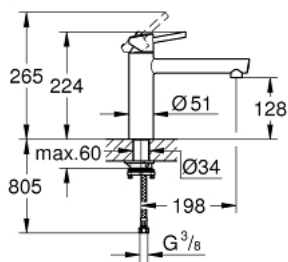

31 210 001 **CONCETTO SINGLE-LEVER SINK MIXER 1/2"**

PRODUCT DESCRIPTION

- Colour: chrome
- for installation in front of window
- medium spout
- single hole installation
- GROHE LongLife finish
- GROHE SilkMove 35 mm ceramic cartridge
- mousseur
- adjustable flow rate limiter
- swivel cast spout
- swivel area 140°
- non-removable socket height: 30 mm
- flexible connection hoses
- maximum flow rate (at 3 bar): 13 l/min

31 210 001 **CONCETTO SINGLE-LEVER SINK MIXER 1/2"**

SPARE PARTS, 6月 2010 – now

- 1: Lever (Spare part-nr. 46822000)
- 2: Cap (Spare part-nr. 46492000)
- 3: Ring (Spare part-nr. 46759000)
- 4: Cartridge (Spare part-nr. 46374000)
- 5: Mousseur (Spare part-nr. 06574000)
- 6: Seal kit (Spare part-nr. 46760000)
- 7: Shank mounting kit (Spare part-nr. 46078000)
- 8: Socket spanner (Spare part-nr. 19332000)*