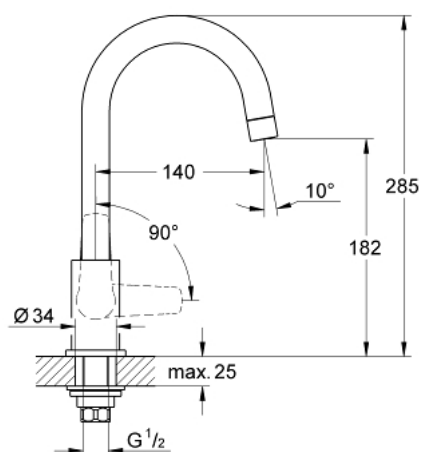

## 31 220 000 GROHE BAUFLOW SINK TAP 1/2"

### PRODUCT DESCRIPTION

- Colour: chrome
- single hole installation
- metal lever
- ceramic headpart
- swivelling tubular spout
- mousseur
- GROHE LongLife finish
- fixation nut

### SPARE PARTS, June 2010 – now

- 1: Handle (Spare part-nr. 48119000)
- 1.1: Replacement handle connection kit (Spare part-nr. 45186000)
  - 1.1.1: O-ring  $\varnothing 18.2 \times \varnothing 1.7$  (Spare part-nr. 0392400M)
- 2: Ceramic headpart, 1/2" (Spare part-nr. 45882000)
  - 2.1: O-ring  $\varnothing 18.2 \times \varnothing 1.7$  (Spare part-nr. 0392400M)
- 3: Mousseur (Spare part-nr. 13928000)
- 4: Shank mounting kit (Spare part-nr. 45004000)
- 5: Coupling nut 1/2" x 14.5 mm (Spare part-nr. 1290200M)
  - 5.1: Fibre seal dia. 12x2 mm (Spare part-nr. 0138900M)
- 6: Coupling nut 1/2" x 10.5 mm (Spare part-nr. 1290100M)
  - 6.1: Fibre seal dia. 12x2 mm (Spare part-nr. 0138900M)