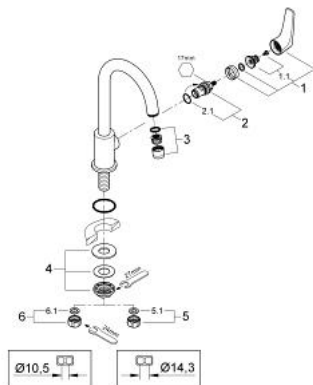

## 31 220 000 GROHE BAUFLOW SINK TAP 1/2"

### PRODUCT DESCRIPTION

- Colour: chrome
- single hole installation
- metal lever
- ceramic headpart
- swivelling tubular spout
- mousseur
- GROHE LongLife finish
- fixation nut

### SPARE PARTS, June 2010 – now

- 1: Handle (Spare part-nr. 48119000)
- 1.1: Replacement handle connection kit (Spare part-nr. 45186000)
  - 1.1.1: O-ring  $\varnothing 18.2 \times \varnothing 1.7$  (Spare part-nr. 0392400M)
- 2: Ceramic headpart, 1/2" (Spare part-nr. 45882000)
  - 2.1: O-ring  $\varnothing 18.2 \times \varnothing 1.7$  (Spare part-nr. 0392400M)
- 3: Mousseur (Spare part-nr. 13928000)
- 4: Shank mounting kit (Spare part-nr. 45004000)
- 5: Coupling nut 1/2" x 14.5 mm (Spare part-nr. 1290200M)
  - 5.1: Fibre seal dia. 12x2 mm (Spare part-nr. 0138900M)
- 6: Coupling nut 1/2" x 10.5 mm (Spare part-nr. 1290100M)
  - 6.1: Fibre seal dia. 12x2 mm (Spare part-nr. 0138900M)