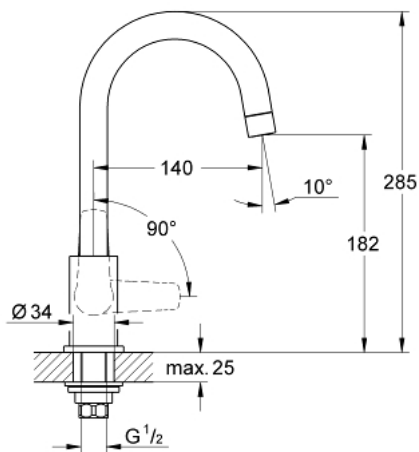

## 31 220 000 GROHE BAUFLOW SINK TAP 1/2"

### PRODUCT DESCRIPTION

- Colour: chrome
- single hole installation
- metal lever
- ceramic headpart 1/2", 90°
- swivel tubular spout
- mousseur
- GROHE LongLife finish
- fixation nut

### SPARE PARTS, 6月 2010 – now

- 1: Handle (Spare part-nr. 48119000)
- 1.1: Replacement handle connection kit (Spare part-nr. 45186000)
  - 1.1.1: O-ring Ø 18.2 x Ø 1.7 (Spare part-nr. 0392400M)
- 2: Ceramic headpart 1/2" (Spare part-nr. 45882000)
- 2.1: O-ring Ø 18.2 x Ø 1.7 (Spare part-nr. 0392400M)
- 3: Mousseur (Spare part-nr. 13928000)
- 4: Shank mounting kit (Spare part-nr. 45004000)
- 5: Coupling nut 1/2" x 14.5 mm (Spare part-nr. 1290200M)
- 5.1: Fibre seal Ø 18,5 x Ø 12 x 2 (Spare part-nr. 0138900M)
- 6: Coupling nut 1/2" (Spare part-nr. 1290100M)
- 6.1: Fibre seal Ø 18,5 x Ø 12 x 2 (Spare part-nr. 0138900M)