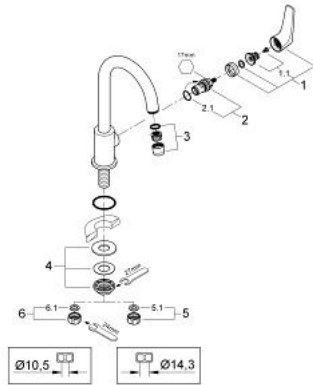

## 31 220 000 GROHE BAUFLOW SINK TAP 1/2"

### PRODUCT DESCRIPTION

- Colour: chrome
- single hole installation
- metal lever
- ceramic headpart 1/2", 90°
- swivel tubular spout
- mousseur
- GROHE LongLife finish
- fixation nut

### SPARE PARTS, 6月 2010 – now

- 1: Handle (Spare part-nr. 48119000)
- 1.1: Replacement handle connection kit (Spare part-nr. 45186000)
  - 1.1.1: O-ring Ø 18.2 x Ø 1.7 (Spare part-nr. 0392400M)
- 2: Ceramic headpart 1/2" (Spare part-nr. 45882000)
- 2.1: O-ring Ø 18.2 x Ø 1.7 (Spare part-nr. 0392400M)
- 3: Mousseur (Spare part-nr. 13928000)
- 4: Shank mounting kit (Spare part-nr. 45004000)
- 5: Coupling nut 1/2" x 14.5 mm (Spare part-nr. 1290200M)
- 5.1: Fibre seal Ø 18,5 x Ø 12 x 2 (Spare part-nr. 0138900M)
- 6: Coupling nut 1/2" (Spare part-nr. 1290100M)
- 6.1: Fibre seal Ø 18,5 x Ø 12 x 2 (Spare part-nr. 0138900M)