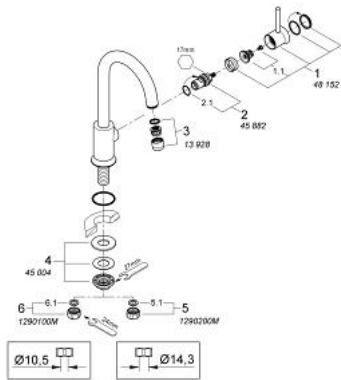

31 224 000 GROHE BAUCLASSIC SINK TAP 1/2"

PRODUCT DESCRIPTION

- Colour: chrome
- single hole installation
- metal lever
- ceramic headpart 1/2", 90°
- swivel tubular spout
- mousseur
- chrome finish
- fixation nut

31 224 000 GROHE BAUCLASSIC SINK TAP 1/2"

SPARE PARTS, 6月 2010 – now

- 1: BauClassic handle (Spare part-nr. 48152000)
- 2: Ceramic headpart 1/2" (Spare part-nr. 45882000)
- 2.1: O-ring Ø 18.2 x Ø 1.7 (Spare part-nr. 0392400M)
- 3: Mousseur (Spare part-nr. 13928000)
- 4: Shank mounting kit (Spare part-nr. 45004000)
- 5: Coupling nut 1/2" x 14.5 mm (Spare part-nr. 1290200M)
- 5.1: Fibre seal Ø 18,5 x Ø 12 x 2 (Spare part-nr. 0138900M)
- 6: Coupling nut 1/2" (Spare part-nr. 1290100M)
- 6.1: Fibre seal Ø 18,5 x Ø 12 x 2 (Spare part-nr. 0138900M)