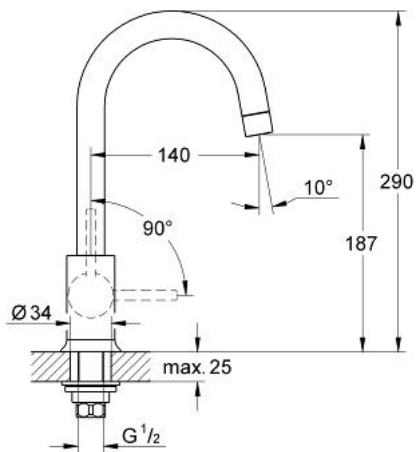

31 224 000 GROHE BAUCLASSIC SINK TAP 1/2"

PRODUCT DESCRIPTION

- Colour: chrome
- single hole installation
- metal lever
- ceramic headpart 1/2", 90°
- swivel tubular spout
- mousseur
- chrome finish
- fixation nut

31 224 000 GROHE BAUCLASSIC SINK TAP 1/2"

SPARE PARTS, 6月 2010 – now

- 1: BauClassic handle (Spare part-nr. 48152000)
- 2: Ceramic headpart 1/2" (Spare part-nr. 45882000)
- 2.1: O-ring Ø 18.2 x Ø 1.7 (Spare part-nr. 0392400M)
- 3: Mousseur (Spare part-nr. 13928000)
- 4: Shank mounting kit (Spare part-nr. 45004000)
- 5: Coupling nut 1/2" x 14.5 mm (Spare part-nr. 1290200M)
- 5.1: Fibre seal Ø 18,5 x Ø 12 x 2 (Spare part-nr. 0138900M)
- 6: Coupling nut 1/2" (Spare part-nr. 1290100M)
- 6.1: Fibre seal Ø 18,5 x Ø 12 x 2 (Spare part-nr. 0138900M)