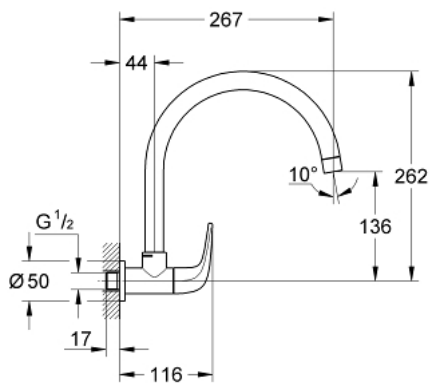

31 226 000 **GROHE BAUCURVE SINK TAP 1/2"**

**PRODUCT DESCRIPTION**

- Colour: chrome
- wall mounted
- metal lever
- ceramic headpart
- swivelling tubular spout
- mousseur
- GROHE LongLife finish

## 31 226 000 GROHE BAUCURVE SINK TAP 1/2"

### SPARE PARTS, June 2010 – now

- 1: Handle (Spare part-nr. 48120000)
- 1.1: Replacement handle connection kit (Spare part-nr. 45186000)
  - 1.1.1: O-ring  $\varnothing 18.2 \times \varnothing 1.7$  (Spare part-nr. 0392400M)
- 2: Ceramic headpart, 1/2" (Spare part-nr. 45882000)
  - 2.1: O-ring  $\varnothing 18.2 \times \varnothing 1.7$  (Spare part-nr. 0392400M)
- 3: Mousseur (Spare part-nr. 13928000)