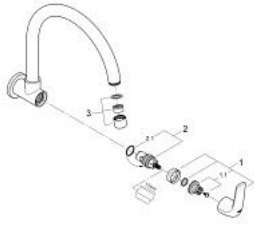

31 226 000 **GROHE BAUCURVE SINK TAP 1/2"**

**PRODUCT DESCRIPTION**

- Colour: chrome
- wall mounted
- metal lever
- ceramic headpart
- swivelling tubular spout
- mousseur
- GROHE LongLife finish

## 31 226 000 GROHE BAUCURVE SINK TAP 1/2"

### SPARE PARTS, June 2010 – now

- 1: Handle (Spare part-nr. 48120000)
- 1.1: Replacement handle connection kit (Spare part-nr. 45186000)
  - 1.1.1: O-ring  $\varnothing 18.2 \times \varnothing 1.7$  (Spare part-nr. 0392400M)
- 2: Ceramic headpart, 1/2" (Spare part-nr. 45882000)
  - 2.1: O-ring  $\varnothing 18.2 \times \varnothing 1.7$  (Spare part-nr. 0392400M)
- 3: Mousseur (Spare part-nr. 13928000)