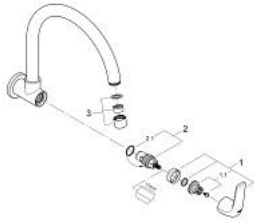

31 226 000 **GROHE BAUCURVE SINK TAP 1/2"**

**PRODUCT DESCRIPTION**

- Colour: chrome
- wall mounted
- metal lever
- ceramic headpart 1/2", 90°
- swivel tubular spout
- mousseur
- GROHE LongLife finish

## 31 226 000 GROHE BAUCURVE SINK TAP 1/2"

### SPARE PARTS, 6月 2010 – now

1: Handle (Spare part-nr. 48120000)

1.1: Replacement handle connection kit (Spare part-nr. 45186000)

1.1.1: O-ring Ø 18.2 x Ø 1.7 (Spare part-nr. 0392400M)

2: Ceramic headpart 1/2" (Spare part-nr. 45882000)

2.1: O-ring Ø 18.2 x Ø 1.7 (Spare part-nr. 0392400M)

3: Mousseur (Spare part-nr. 13928000)