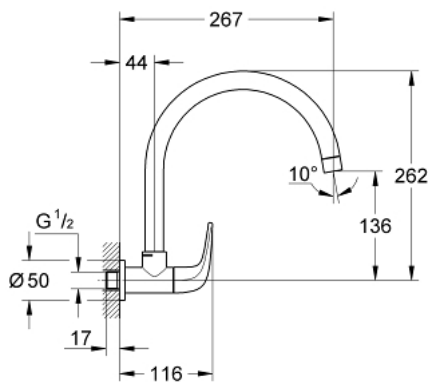

31 226 000 **GROHE BAUCURVE SINK TAP 1/2"**

**PRODUCT DESCRIPTION**

- Colour: chrome
- wall mounted
- metal lever
- ceramic headpart 1/2", 90°
- swivel tubular spout
- mousseur
- GROHE LongLife finish

## 31 226 000 GROHE BAUCURVE SINK TAP 1/2"

### SPARE PARTS, 6月 2010 – now

1: Handle (Spare part-nr. 48120000)

1.1: Replacement handle connection kit (Spare part-nr. 45186000)

1.1.1: O-ring Ø 18.2 x Ø 1.7 (Spare part-nr. 0392400M)

2: Ceramic headpart 1/2" (Spare part-nr. 45882000)

2.1: O-ring Ø 18.2 x Ø 1.7 (Spare part-nr. 0392400M)

3: Mousseur (Spare part-nr. 13928000)