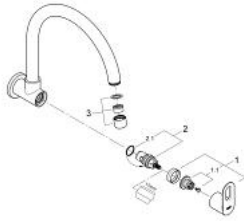

31 227 000 **BAULOOK SINK TAP 1/2"**

PRODUCT DESCRIPTION

- Colour: chrome
- wall mounted
- metal lever
- ceramic headpart
- swivelling tubular spout
- mousseur
- GROHE LongLife finish

31 227 000 **BAULOOP SINK TAP 1/2"**

SPARE PARTS, June 2010 – now

- 1: Handle (Spare part-nr. 48121000)
- 1.1: Replacement handle connection kit (Spare part-nr. 45186000)
 - 1.1.1: O-ring $\varnothing 18.2 \times \varnothing 1.7$ (Spare part-nr. 0392400M)
- 2: Ceramic headpart, 1/2" (Spare part-nr. 45882000)
 - 2.1: O-ring $\varnothing 18.2 \times \varnothing 1.7$ (Spare part-nr. 0392400M)
- 3: Mousseur (Spare part-nr. 13928000)