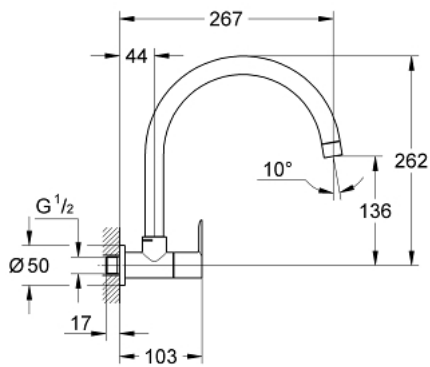

31 227 000 **BAULOOK SINK TAP 1/2"**

PRODUCT DESCRIPTION

- Colour: chrome
- wall mounted
- metal lever
- ceramic headpart
- swivelling tubular spout
- mousseur
- GROHE LongLife finish

31 227 000 **BAULOOP SINK TAP 1/2"**

SPARE PARTS, June 2010 – now

- 1: Handle (Spare part-nr. 48121000)
- 1.1: Replacement handle connection kit (Spare part-nr. 45186000)
 - 1.1.1: O-ring $\varnothing 18.2 \times \varnothing 1.7$ (Spare part-nr. 0392400M)
- 2: Ceramic headpart, 1/2" (Spare part-nr. 45882000)
 - 2.1: O-ring $\varnothing 18.2 \times \varnothing 1.7$ (Spare part-nr. 0392400M)
- 3: Mousseur (Spare part-nr. 13928000)