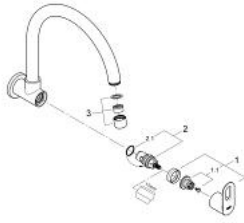

## 31 227 000 BAULoop SINK TAP 1/2"

### PRODUCT DESCRIPTION

- Colour: chrome
- wall mounted
- metal lever
- ceramic headpart 1/2", 90°
- swivel tubular spout
- mousseur
- GROHE LongLife finish

### SPARE PARTS, 6月 2010 – now

- 1: Handle (Spare part-nr. 48121000)
- 1.1: Replacement handle connection kit (Spare part-nr. 45186000)
  - 1.1.1: O-ring  $\varnothing 18.2 \times \varnothing 1.7$  (Spare part-nr. 0392400M)
- 2: Ceramic headpart 1/2" (Spare part-nr. 45882000)
  - 2.1: O-ring  $\varnothing 18.2 \times \varnothing 1.7$  (Spare part-nr. 0392400M)
- 3: Mousseur (Spare part-nr. 13928000)