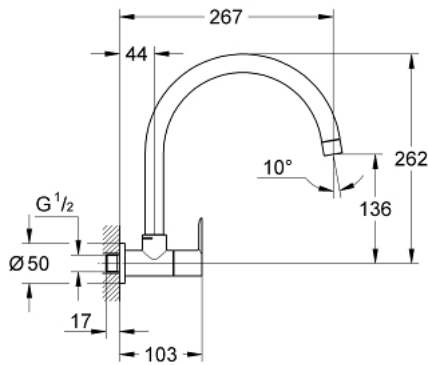

## 31 227 000 BAULoop SINK TAP 1/2"

### PRODUCT DESCRIPTION

- Colour: chrome
- wall mounted
- metal lever
- ceramic headpart 1/2", 90°
- swivel tubular spout
- mousseur
- GROHE LongLife finish

### SPARE PARTS, 6月 2010 – now

- 1: Handle (Spare part-nr. 48121000)
- 1.1: Replacement handle connection kit (Spare part-nr. 45186000)
  - 1.1.1: O-ring  $\varnothing 18.2 \times \varnothing 1.7$  (Spare part-nr. 0392400M)
- 2: Ceramic headpart 1/2" (Spare part-nr. 45882000)
  - 2.1: O-ring  $\varnothing 18.2 \times \varnothing 1.7$  (Spare part-nr. 0392400M)
- 3: Mousseur (Spare part-nr. 13928000)