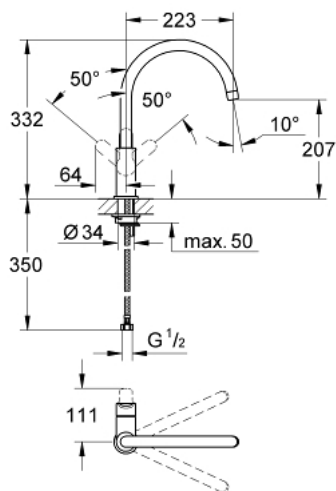

31 233 000 **BAUEDGE SINGLE-LEVER SINK MIXER 1/2"**

PRODUCT DESCRIPTION

- Colour: chrome
- single hole installation
- metal lever
- GROHE SmoothControl 28 mm ceramic cartridge
- swivelling tubular spout
- mousseur
- flexible connection hoses
- GROHE LongLife finish
- rapid-installation-system

31 233 000 BAUEDGE SINGLE-LEVER SINK MIXER 1/2"

SPARE PARTS, May 2012 – now

- 1: Lever (Spare part-nr. 46812000)
- 2: Cartridge (Spare part-nr. 46580000)
- 3: Mousseur (Spare part-nr. 13928000)
- 4: Shank mounting kit (Spare part-nr. 46249000)
- 5: Fitting ring (Spare part-nr. 07419000)
- 6: Shield (Spare part-nr. 46581000)
- 7: Mounting wrench (Spare part-nr. 19017000)*