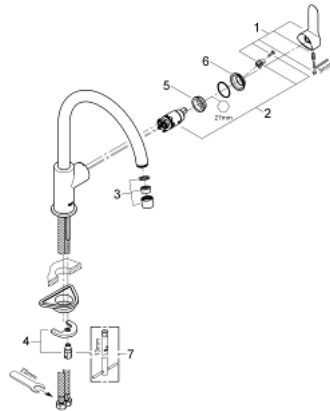

31 233 000 **BAUEDGE SINGLE-LEVER SINK MIXER 1/2"**

PRODUCT DESCRIPTION

- Colour: chrome
- single hole installation
- metal lever
- GROHE SmoothControl 28 mm ceramic cartridge
- swivelling tubular spout
- mousseur
- flexible connection hoses
- GROHE LongLife finish
- rapid-installation-system

31 233 000 BAUEDGE SINGLE-LEVER SINK MIXER 1/2"

SPARE PARTS, May 2012 – now

- 1: Lever (Spare part-nr. 46812000)
- 2: Cartridge (Spare part-nr. 46580000)
- 3: Mousseur (Spare part-nr. 13928000)
- 4: Shank mounting kit (Spare part-nr. 46249000)
- 5: Fitting ring (Spare part-nr. 07419000)
- 6: Shield (Spare part-nr. 46581000)
- 7: Mounting wrench (Spare part-nr. 19017000)*