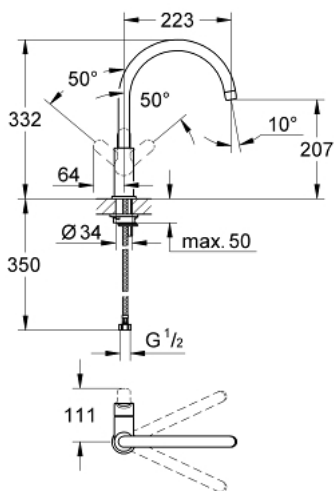

31 233 000 BAUEDGE SINGLE-LEVER SINK MIXER 1/2"

PRODUCT DESCRIPTION

- Colour: chrome
- single hole installation
- metal lever
- GROHE SmoothControl 28 mm ceramic cartridge
- swivel tubular spout
- mousseur
- flexible connection hoses
- GROHE LongLife finish
- rapid installation system

31 233 000 BAUEDGE SINGLE-LEVER SINK MIXER 1/2"

SPARE PARTS, 5月 2012 – now

- 1: Lever (Spare part-nr. 46812000)
 - 2: Cartridge (Spare part-nr. 46580000)
 - 3: Mousseur (Spare part-nr. 13928000)
 - 4: Shank mounting kit (Spare part-nr. 46249000)
 - 5: Fitting ring (Spare part-nr. 07419000)
 - 6: Cap (Spare part-nr. 46581000)
 - 7: Mounting wrench (Spare part-nr. 19017000)*
- * Optional accessories