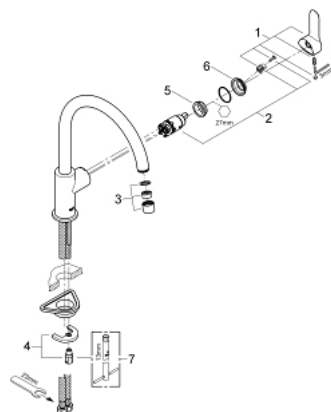

31 233 000 BAUEDGE SINGLE-LEVER SINK MIXER 1/2"

PRODUCT DESCRIPTION

- Colour: chrome
- single hole installation
- metal lever
- GROHE SmoothControl 28 mm ceramic cartridge
- swivel tubular spout
- mousseur
- flexible connection hoses
- GROHE LongLife finish
- rapid installation system

31 233 000 BAUEDGE SINGLE-LEVER SINK MIXER 1/2"

SPARE PARTS, 5月 2012 – now

- 1: Lever (Spare part-nr. 46812000)
 - 2: Cartridge (Spare part-nr. 46580000)
 - 3: Mousseur (Spare part-nr. 13928000)
 - 4: Shank mounting kit (Spare part-nr. 46249000)
 - 5: Fitting ring (Spare part-nr. 07419000)
 - 6: Cap (Spare part-nr. 46581000)
 - 7: Mounting wrench (Spare part-nr. 19017000)*
- * Optional accessories