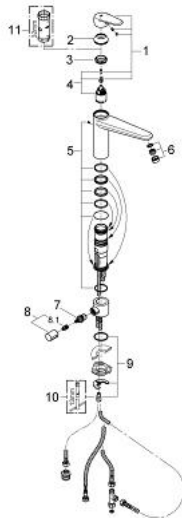

31 237 002 **EURODISC COSMOPOLITAN SINGLE-LEVER SINK MIXER 1/2"**

**PRODUCT DESCRIPTION**

- Colour: chrome
- integrated stop valve
- medium spout
- single hole installation
- GROHE LongLife finish
- GROHE SilkMove 35 mm ceramic cartridge
- mousseur
- adjustable flow rate limiter
- swivelling cast spout
- swivel area 140°
- rapid-installation-system
- flexible connection hoses

## 31 237 002 EURODISC COSMOPOLITAN SINGLE-LEVER SINK MIXER 1/2"

### SPARE PARTS, January 2013 – now

- 1: Lever (Spare part-nr. 46738000)
- 2: Shield (Spare part-nr. 46492000)
- 3: Screw ring (Spare part-nr. 46815000)
- 4: Cartridge (Spare part-nr. 46374000)
- 5: Repl. kit f. seal (Spare part-nr. 46760000)
- 6: Mousseur (Spare part-nr. 13929000)
- 7: Ceramic cartridge (Spare part-nr. 46318000)
- 8: Handle for shut-off valve (Spare part-nr. 46767000)
- 8.1: Repl. kit f.handle fastening (Spare part-nr. 0538600M)
- 9: Shank mounting kit (Spare part-nr. 46249000)
- 10: Mounting wrench (Spare part-nr. 19017000)\*
- 11: Socket spanner (Spare part-nr. 19332000)\*