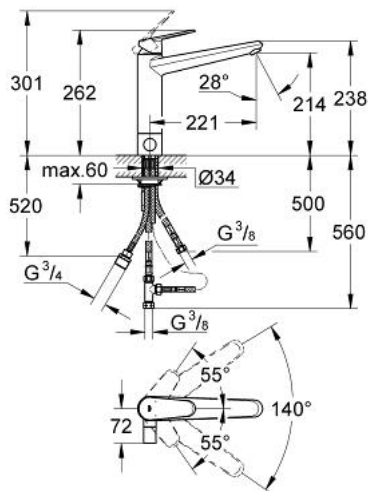

31 237 002 **EURODISC COSMOPOLITAN SINGLE-LEVER SINK MIXER 1/2"**

**PRODUCT DESCRIPTION**

- Colour: chrome
- integrated stop valve
- medium spout
- single hole installation
- GROHE LongLife finish
- GROHE SilkMove 35 mm ceramic cartridge
- mousseur
- adjustable flow rate limiter
- swivelling cast spout
- swivel area 140°
- rapid-installation-system
- flexible connection hoses

## 31 237 002 EURODISC COSMOPOLITAN SINGLE-LEVER SINK MIXER 1/2"

### SPARE PARTS, January 2013 – now

- 1: Lever (Spare part-nr. 46738000)
- 2: Shield (Spare part-nr. 46492000)
- 3: Screw ring (Spare part-nr. 46815000)
- 4: Cartridge (Spare part-nr. 46374000)
- 5: Repl. kit f. seal (Spare part-nr. 46760000)
- 6: Mousseur (Spare part-nr. 13929000)
- 7: Ceramic cartridge (Spare part-nr. 46318000)
- 8: Handle for shut-off valve (Spare part-nr. 46767000)
- 8.1: Repl. kit f.handle fastening (Spare part-nr. 0538600M)
- 9: Shank mounting kit (Spare part-nr. 46249000)
- 10: Mounting wrench (Spare part-nr. 19017000)\*
- 11: Socket spanner (Spare part-nr. 19332000)\*