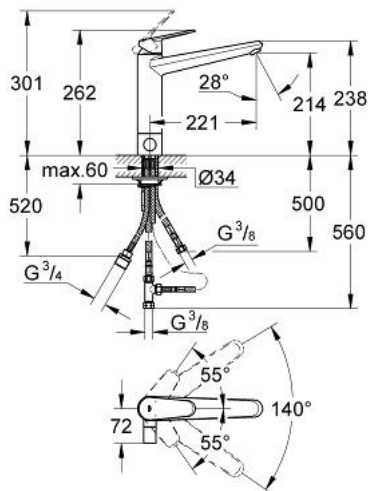

31 237 002 EURODISC COSMOPOLITAN SINGLE-LEVER SINK MIXER 1/2"

PRODUCT DESCRIPTION

- Colour: chrome
- integrated stop valve
- medium spout
- single hole installation
- GROHE LongLife finish
- GROHE SilkMove 35 mm ceramic cartridge
- mousseur
- adjustable flow rate limiter
- swivel cast spout
- swivel area 140°
- rapid installation system
- flexible connection hoses

31 237 002 EURODISC COSMOPOLITAN SINGLE-LEVER SINK MIXER 1/2"

SPARE PARTS, 1月 2013 – now

- 1: Lever (Spare part-nr. 46738000)
 - 2: Cap (Spare part-nr. 46492000)
 - 3: Screw ring (Spare part-nr. 46815000)
 - 4: Cartridge (Spare part-nr. 46374000)
 - 5: Seal kit (Spare part-nr. 46760000)
 - 6: Mousseur (Spare part-nr. 13929000)
 - 7: Ceramic cartridge (Spare part-nr. 46318000)
 - 8: Handle for shut-off valve (Spare part-nr. 46767000)
 - 8.1: Snap insert (Spare part-nr. 0538600M)
 - 9: Shank mounting kit (Spare part-nr. 46249000)
 - 10: Mounting wrench (Spare part-nr. 19017000)*
 - 11: Socket spanner (Spare part-nr. 19332000)*
- * Optional accessories