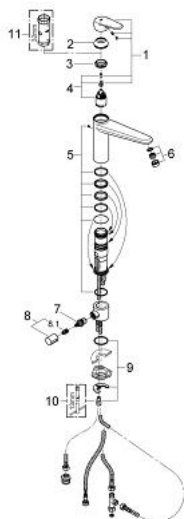

31 237 002 EURODISC COSMOPOLITAN SINGLE-LEVER SINK MIXER 1/2"

PRODUCT DESCRIPTION

- Colour: chrome
- integrated stop valve
- medium spout
- single hole installation
- GROHE LongLife finish
- GROHE SilkMove 35 mm ceramic cartridge
- mousseur
- adjustable flow rate limiter
- swivel cast spout
- swivel area 140°
- rapid installation system
- flexible connection hoses

31 237 002 EURODISC COSMOPOLITAN SINGLE-LEVER SINK MIXER 1/2"

SPARE PARTS, 1月 2013 – now

- 1: Lever (Spare part-nr. 46738000)
 - 2: Cap (Spare part-nr. 46492000)
 - 3: Screw ring (Spare part-nr. 46815000)
 - 4: Cartridge (Spare part-nr. 46374000)
 - 5: Seal kit (Spare part-nr. 46760000)
 - 6: Mousseur (Spare part-nr. 13929000)
 - 7: Ceramic cartridge (Spare part-nr. 46318000)
 - 8: Handle for shut-off valve (Spare part-nr. 46767000)
 - 8.1: Snap insert (Spare part-nr. 0538600M)
 - 9: Shank mounting kit (Spare part-nr. 46249000)
 - 10: Mounting wrench (Spare part-nr. 19017000)*
 - 11: Socket spanner (Spare part-nr. 19332000)*
- * Optional accessories