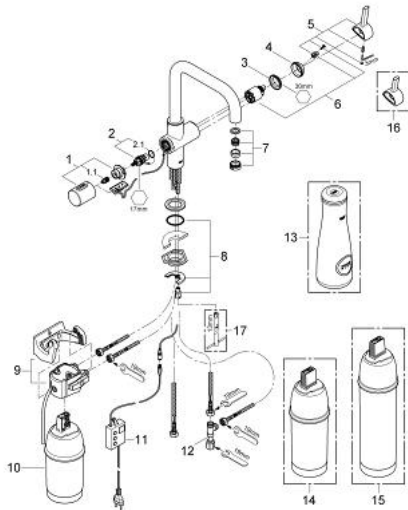

### PRODUCT DESCRIPTION

- Colour: chrome
- consists of:
  - Single-lever sink mixer with filter function
  - single hole installation
  - U spout
  - separate handle for filtered water
  - headpart 1/2"
  - GROHE SilkMove 35 mm ceramic cartridge
  - adjustable flow rate limiter
  - GROHE LongLife finish
  - swivelling tubular spout
  - swivel area 180°
  - separate inner water ways
  - flexible connection hoses
  - type of protection IP 55
  - CE approved
  - Main switching power supply 100 - 240 V AC 50/60 Hz with safety extra-low voltage (SELV) 6 V DC to filter change display unit
  - adjustable for 600 litre, 1500 litre or 3000 litre filter cartridges
  - GROHE Blue 600 l filter
  - GROHE Blue size S filter, filter head with flexible adjustment
  - GROHE Blue carafe
  - noise classification 1 in accordance with DIN4109

### SPARE PARTS, August 2012 – now

- 1: Handle (Spare part-nr. 46652000)
- 1.1: Repl. kit f.handle fastening (Spare part-nr. 0538600M)
- 2: Headpart (Spare part-nr. 64368000)
- 2.1: O-ring  $\varnothing 18.2 \times \varnothing 1.7$  (Spare part-nr. 0392400M)
- 3: Screw coupling (Spare part-nr. 46460000)
- 4: Shield (Spare part-nr. 46116000)
- 5: Lever (Spare part-nr. 46653000)
- 6: Cartridge (Spare part-nr. 46374000)
- 7: Mousseur (Spare part-nr. 64374000)
- 8: Shank mounting kit (Spare part-nr. 46249000)
- 9: filter head (Spare part-nr. 64508000)
- 10: Filter (Spare part-nr. 40404000)
- 11: Control unit (Spare part-nr. 64510000)
- 12: Original WAS<sup>®</sup> T-piece 3/8" (Spare part-nr. 41007000)
- 13: Glass carafe (Spare part-nr. 40405000)\*
- 14: Filter (Spare part-nr. 40430000)\*
- 15: Filter (Spare part-nr. 40412000)\*
- 16: Shorter mixed water lever (Spare part-nr. 40621000)\*
- 17: Mounting wrench (Spare part-nr. 19017000)\*