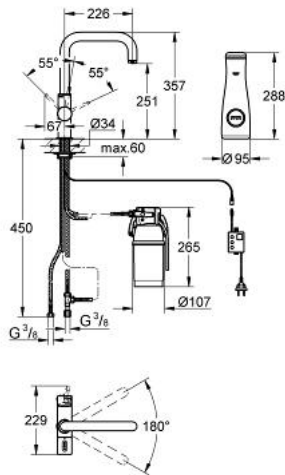

### PRODUCT DESCRIPTION

- Colour: chrome
- consists of:
  - Single-lever sink mixer with filter function
  - single hole installation
  - U spout
  - separate handle for filtered water
  - headpart 1/2"
  - GROHE SilkMove 35 mm ceramic cartridge
  - adjustable flow rate limiter
  - GROHE LongLife finish
  - swivelling tubular spout
  - swivel area 180°
  - separate inner water ways
  - flexible connection hoses
  - type of protection IP 55
  - CE approved
  - Main switching power supply 100 - 240 V AC 50/60 Hz with safety extra-low voltage (SELV) 6 V DC to filter change display unit
  - adjustable for 600 litre, 1500 litre or 3000 litre filter cartridges
  - GROHE Blue 600 l filter
  - GROHE Blue size S filter, filter head with flexible adjustment
  - GROHE Blue carafe
  - noise classification 1 in accordance with DIN4109

### SPARE PARTS, August 2012 – now

- 1: Handle (Spare part-nr. 46652000)
- 1.1: Repl. kit f.handle fastening (Spare part-nr. 0538600M)
- 2: Headpart (Spare part-nr. 64368000)
- 2.1: O-ring  $\varnothing 18.2 \times \varnothing 1.7$  (Spare part-nr. 0392400M)
- 3: Screw coupling (Spare part-nr. 46460000)
- 4: Shield (Spare part-nr. 46116000)
- 5: Lever (Spare part-nr. 46653000)
- 6: Cartridge (Spare part-nr. 46374000)
- 7: Mousseur (Spare part-nr. 64374000)
- 8: Shank mounting kit (Spare part-nr. 46249000)
- 9: filter head (Spare part-nr. 64508000)
- 10: Filter (Spare part-nr. 40404000)
- 11: Control unit (Spare part-nr. 64510000)
- 12: Original WAS<sup>®</sup> T-piece 3/8" (Spare part-nr. 41007000)
- 13: Glass carafe (Spare part-nr. 40405000)\*
- 14: Filter (Spare part-nr. 40430000)\*
- 15: Filter (Spare part-nr. 40412000)\*
- 16: Shorter mixed water lever (Spare part-nr. 40621000)\*
- 17: Mounting wrench (Spare part-nr. 19017000)\*