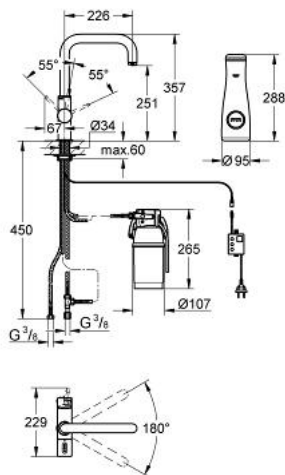

31 299 000 GROHE BLUE PURE STARTER KIT

PRODUCT DESCRIPTION

- Colour: chrome
- consisting of:
 - GROHE Blue single-lever sink mixer with filter function
 - single hole installation
 - U-spout
 - separate handle for filtered water
 - headpart 1/2"
 - GROHE SilkMove 35 mm ceramic cartridge
 - adjustable flow rate limiter
 - GROHE LongLife finish
 - swivel tubular spout
 - swivel area 180°
 - separate inner water ways for filtered and non-filtered water
 - flexible connection hoses
 - type of protection IP 55
 - CE approved
 - main switching power supply 100 - 240 V AC 50/60 Hz with safety extra-low voltage (SELV) 6 V DC to filter change display unit
 - adjustable for 600 litre, 1500 litre or 3000 litre filter cartridges
 - GROHE Blue 600 l filter
 - GROHE Blue size S filter, filter head with flexible adjustment
 - GROHE Blue carafe
 - noise classification I in accordance with DIN 4109

31 299 000 GROHE BLUE PURE STARTER KIT

SPARE PARTS, 8月 2012 – now

- 1: Handle (Spare part-nr. 46652000)
- 1.1: Snap insert (Spare part-nr. 0538600M)
- 2: Headpart (Spare part-nr. 64368000)
- 2.1: O-ring Ø 18.2 x Ø 1.7 (Spare part-nr. 0392400M)
- 3: Screw coupling (Spare part-nr. 46460000)
- 4: Cap (Spare part-nr. 46116000)
- 5: Lever (Spare part-nr. 46653000)
- 6: Cartridge (Spare part-nr. 46374000)
- 7: Mousseur (Spare part-nr. 64374000)
- 8: Shank mounting kit (Spare part-nr. 46249000)
- 9: Filter head (Spare part-nr. 64508000)
- 10: Filter (Spare part-nr. 40404000)
- 11: Control unit (Spare part-nr. 64510000)
- 12: Original WAS® T-piece 3/8" (Spare part-nr. 41007000)
- 13: Glass carafe (Spare part-nr. 40405000)*
- 14: Filter (Spare part-nr. 40430000)*
- 15: Filter (Spare part-nr. 40412000)*
- 16: Shorter mixed water lever (Spare part-nr. 40621000)*
- 17: Mounting wrench (Spare part-nr. 19017000)*