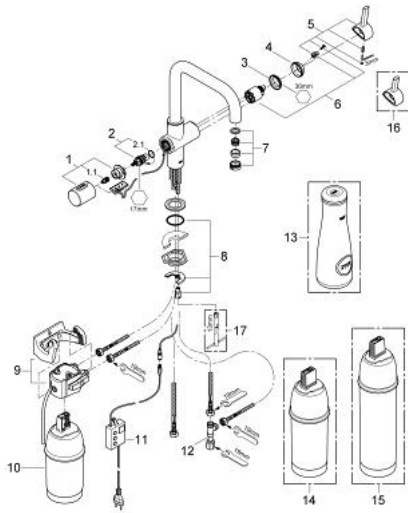

31 299 000 GROHE BLUE PURE STARTER KIT

PRODUCT DESCRIPTION

- Colour: chrome
- consisting of:
 - GROHE Blue single-lever sink mixer with filter function
 - single hole installation
 - U-spout
 - separate handle for filtered water
 - headpart 1/2"
 - GROHE SilkMove 35 mm ceramic cartridge
 - adjustable flow rate limiter
 - GROHE LongLife finish
 - swivel tubular spout
 - swivel area 180°
 - separate inner water ways for filtered and non-filtered water
 - flexible connection hoses
 - type of protection IP 55
 - CE approved
 - main switching power supply 100 - 240 V AC 50/60 Hz with safety extra-low voltage (SELV) 6 V DC to filter change display unit
 - adjustable for 600 litre, 1500 litre or 3000 litre filter cartridges
 - GROHE Blue 600 l filter
 - GROHE Blue size S filter, filter head with flexible adjustment
 - GROHE Blue carafe
 - noise classification I in accordance with DIN 4109

31 299 000 GROHE BLUE PURE STARTER KIT

SPARE PARTS, 8月 2012 – now

- 1: Handle (Spare part-nr. 46652000)
- 1.1: Snap insert (Spare part-nr. 0538600M)
- 2: Headpart (Spare part-nr. 64368000)
- 2.1: O-ring Ø 18.2 x Ø 1.7 (Spare part-nr. 0392400M)
- 3: Screw coupling (Spare part-nr. 46460000)
- 4: Cap (Spare part-nr. 46116000)
- 5: Lever (Spare part-nr. 46653000)
- 6: Cartridge (Spare part-nr. 46374000)
- 7: Mousseur (Spare part-nr. 64374000)
- 8: Shank mounting kit (Spare part-nr. 46249000)
- 9: Filter head (Spare part-nr. 64508000)
- 10: Filter (Spare part-nr. 40404000)
- 11: Control unit (Spare part-nr. 64510000)
- 12: Original WAS® T-piece 3/8" (Spare part-nr. 41007000)
- 13: Glass carafe (Spare part-nr. 40405000)*
- 14: Filter (Spare part-nr. 40430000)*
- 15: Filter (Spare part-nr. 40412000)*
- 16: Shorter mixed water lever (Spare part-nr. 40621000)*
- 17: Mounting wrench (Spare part-nr. 19017000)*