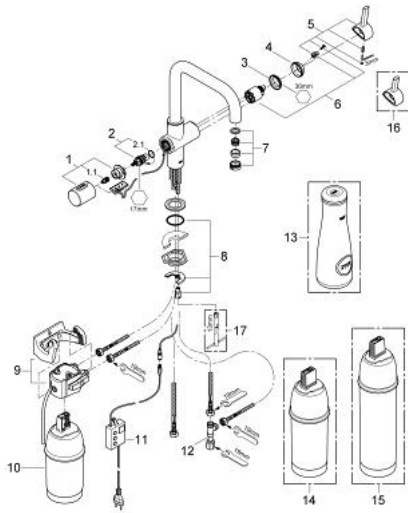

31 299 DC0 GROHE BLUE PURE STARTER KIT

PRODUCT DESCRIPTION

- Colour: supersteel
- consisting of:
 - GROHE Blue single-lever sink mixer with filter function
 - single hole installation
 - U-spout
 - separate handle for filtered water
 - headpart 1/2"
 - GROHE SilkMove 35 mm ceramic cartridge
 - adjustable flow rate limiter
 - GROHE LongLife finish
 - swivel tubular spout
 - swivel area 180°
 - separate inner water ways for filtered and non-filtered water
 - flexible connection hoses
 - type of protection IP 55
 - CE approved
 - main switching power supply 100 - 240 V AC 50/60 Hz with safety extra-low voltage (SELV) 6 V DC to filter change display unit
 - adjustable for 600 litre, 1500 litre or 3000 litre filter cartridges
 - GROHE Blue 600 l filter
 - GROHE Blue size S filter, filter head with flexible adjustment
 - GROHE Blue carafe
 - noise classification I in accordance with DIN 4109

31 299 DC0 GROHE BLUE PURE STARTER KIT

SPARE PARTS, 8月 2012 – now

- 1: Handle (Spare part-nr. 46652DC0)
- 1.1: Snap insert (Spare part-nr. 0538600M)
- 2: Headpart (Spare part-nr. 64368000)
- 2.1: O-ring Ø 18.2 x Ø 1.7 (Spare part-nr. 0392400M)
- 3: Screw coupling (Spare part-nr. 46460000)
- 4: Cap (Spare part-nr. 46116DC0)
- 5: Lever (Spare part-nr. 46653DC0)
- 6: Cartridge (Spare part-nr. 46374000)
- 7: Mousseur (Spare part-nr. 64374DC0)
- 8: Shank mounting kit (Spare part-nr. 46249000)
- 9: Filter head (Spare part-nr. 64508000)
- 10: Filter (Spare part-nr. 40404000)
- 11: Control unit (Spare part-nr. 64510000)
- 12: Original WAS® T-piece 3/8" (Spare part-nr. 41007000)
- 13: Glass carafe (Spare part-nr. 40405000)*
- 14: Filter (Spare part-nr. 40430000)*
- 15: Filter (Spare part-nr. 40412000)*
- 16: Shorter mixed water lever (Spare part-nr. 40621DC0)*
- 17: Mounting wrench (Spare part-nr. 19017000)*