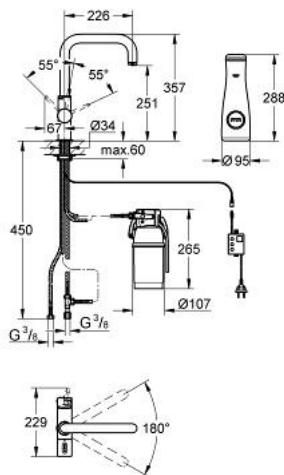

31 299 DC0 GROHE BLUE PURE STARTER KIT

PRODUCT DESCRIPTION

- Colour: supersteel
- consisting of:
 - GROHE Blue single-lever sink mixer with filter function
 - single hole installation
 - U-spout
 - separate handle for filtered water
 - headpart 1/2"
 - GROHE SilkMove 35 mm ceramic cartridge
 - adjustable flow rate limiter
 - GROHE LongLife finish
 - swivel tubular spout
 - swivel area 180°
 - separate inner water ways for filtered and non-filtered water
 - flexible connection hoses
 - type of protection IP 55
 - CE approved
 - main switching power supply 100 - 240 V AC 50/60 Hz with safety extra-low voltage (SELV) 6 V DC to filter change display unit
 - adjustable for 600 litre, 1500 litre or 3000 litre filter cartridges
 - GROHE Blue 600 l filter
 - GROHE Blue size S filter, filter head with flexible adjustment
 - GROHE Blue carafe
 - noise classification I in accordance with DIN 4109

31 299 DC0 GROHE BLUE PURE STARTER KIT

SPARE PARTS, 8月 2012 – now

- 1: Handle (Spare part-nr. 46652DC0)
- 1.1: Snap insert (Spare part-nr. 0538600M)
- 2: Headpart (Spare part-nr. 64368000)
- 2.1: O-ring Ø 18.2 x Ø 1.7 (Spare part-nr. 0392400M)
- 3: Screw coupling (Spare part-nr. 46460000)
- 4: Cap (Spare part-nr. 46116DC0)
- 5: Lever (Spare part-nr. 46653DC0)
- 6: Cartridge (Spare part-nr. 46374000)
- 7: Mousseur (Spare part-nr. 64374DC0)
- 8: Shank mounting kit (Spare part-nr. 46249000)
- 9: Filter head (Spare part-nr. 64508000)
- 10: Filter (Spare part-nr. 40404000)
- 11: Control unit (Spare part-nr. 64510000)
- 12: Original WAS® T-piece 3/8" (Spare part-nr. 41007000)
- 13: Glass carafe (Spare part-nr. 40405000)*
- 14: Filter (Spare part-nr. 40430000)*
- 15: Filter (Spare part-nr. 40412000)*
- 16: Shorter mixed water lever (Spare part-nr. 40621DC0)*
- 17: Mounting wrench (Spare part-nr. 19017000)*