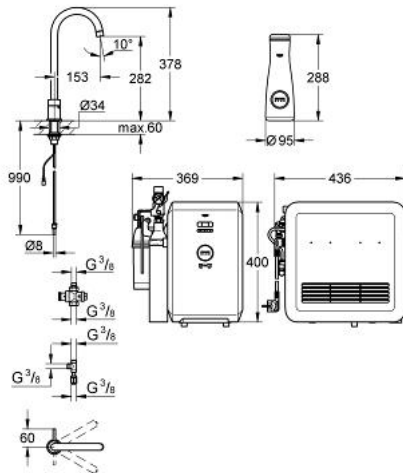

31 302 DC0 GROHE BLUE MONO PROFESSIONAL STARTER KIT

PRODUCT DESCRIPTION

- Colour: Supersteel
- consists of:
 - GROHE Blue Minta Mono faucet with filter function
 - single hole installation
 - handle for 3 types of filtered and chilled table water
 - still, medium, sparkling
 - GROHE LongLife finish
 - swivelling tubular spout
 - swivel area 140°
 - flexible connection hoses
 - type of protection IP 55
 - CE approved
 - Main switching power supply 100 - 240 V AC 50/60 Hz with safety extra-low voltage (SELV) 6 V DC to filter change display unit
 - adjustable for 600 litre, 1500 litre or 3000 litre filter cartridges
 - GROHE Blue Cube
 - 270 Watt cooling unit, 230 V, 50 Hz
 - GROHE Blue 600 l filter
 - GROHE Blue size S filter, filter head with flexible adjustment
 - GROHE Blue 425 g CO₂-carbonization bottle
 - GROHE Blue carafe
- minimum pressure 1,0 bar

31 302 DC0 GROHE BLUE MONO PROFESSIONAL STARTER KIT

SPARE PARTS, October 2010 – now

- 1: Mousseur (Spare part-nr. 13999DC0)
- 2: Screw coupling (Spare part-nr. 48201000)
- 3: Pressure reducing valve (Spare part-nr. 40452000)
- 4: Original WAS[®] T-piece 3/8" (Spare part-nr. 41007000)
- 5: filter head (Spare part-nr. 64508000)
- 6: Filter (Spare part-nr. 40404000)
- 7: Chiller and carbonizer (Spare part-nr. 40554000)
- 8: Pressure indicator (Spare part-nr. 46717000)
- 8.1: CO₂ adapter (Spare part-nr. 40962000)
- 9: Adapter 3/4" x 1/2" (Spare part-nr. 40453000)
- 10: Starter kit 425 g CO₂ bottles (4 pieces) (Spare part-nr. 40422000)
- 11: Adapter 3/4" x 1/2" (Spare part-nr. 40454000)
- 12: Glass carafe (Spare part-nr. 40405000)*
- 13: Starter kit 2 kg CO₂ bottle (Spare part-nr. 40423000)*
- 14: Filter (Spare part-nr. 40412000)*
- 15: Filter (Spare part-nr. 40430000)*
- 16: Cleaning cartridge (Spare part-nr. 40434000)*