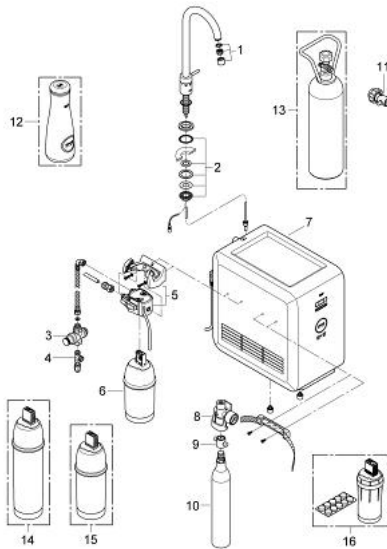

31 302 DC0 GROHE BLUE MONO PROFESSIONAL STARTER KIT

PRODUCT DESCRIPTION

- Colour: Supersteel
- consists of:
 - GROHE Blue Minta Mono faucet with filter function
 - single hole installation
 - handle for 3 types of filtered and chilled table water
 - still, medium, sparkling
 - GROHE LongLife finish
 - swivelling tubular spout
 - swivel area 140°
 - flexible connection hoses
 - type of protection IP 55
 - CE approved
 - Main switching power supply 100 - 240 V AC 50/60 Hz with safety extra-low voltage (SELV) 6 V DC to filter change display unit
 - adjustable for 600 litre, 1500 litre or 3000 litre filter cartridges
 - GROHE Blue Cube
 - 270 Watt cooling unit, 230 V, 50 Hz
 - GROHE Blue 600 l filter
 - GROHE Blue size S filter, filter head with flexible adjustment
 - GROHE Blue 425 g CO₂-carbonization bottle
 - GROHE Blue carafe
- minimum pressure 1,0 bar

31 302 DC0 GROHE BLUE MONO PROFESSIONAL STARTER KIT

SPARE PARTS, October 2010 – now

- 1: Mousseur (Spare part-nr. 13999DC0)
- 2: Screw coupling (Spare part-nr. 48201000)
- 3: Pressure reducing valve (Spare part-nr. 40452000)
- 4: Original WAS[®] T-piece 3/8" (Spare part-nr. 41007000)
- 5: filter head (Spare part-nr. 64508000)
- 6: Filter (Spare part-nr. 40404000)
- 7: Chiller and carbonizer (Spare part-nr. 40554000)
- 8: Pressure indicator (Spare part-nr. 46717000)
- 8.1: CO₂ adapter (Spare part-nr. 40962000)
- 9: Adapter 3/4" x 1/2" (Spare part-nr. 40453000)
- 10: Starter kit 425 g CO₂ bottles (4 pieces) (Spare part-nr. 40422000)
- 11: Adapter 3/4" x 1/2" (Spare part-nr. 40454000)
- 12: Glass carafe (Spare part-nr. 40405000)*
- 13: Starter kit 2 kg CO₂ bottle (Spare part-nr. 40423000)*
- 14: Filter (Spare part-nr. 40412000)*
- 15: Filter (Spare part-nr. 40430000)*
- 16: Cleaning cartridge (Spare part-nr. 40434000)*