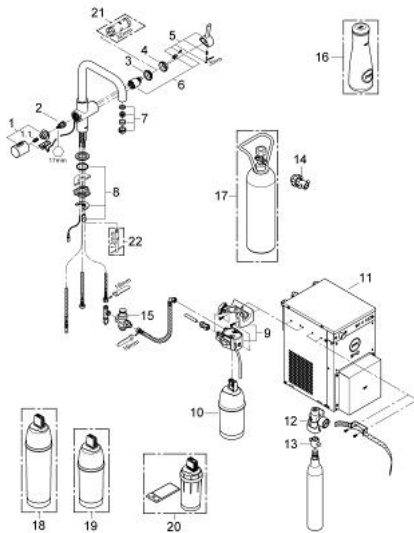

31 304 DC0 GROHE BLUE PROFESSIONAL STARTER KIT

SPARE PARTS, November 2010 – now

1. 1: Handle (Spare part-nr. 46652DC0)
   - 1.1: Repl. kit f.handle fastening (Spare part-nr. 0538600M)
   - 2: Headpart (Spare part-nr. 46713000)
   - 3: Ring (Spare part-nr. 04456000)
   - 4: Shield (Spare part-nr. 46116DC0)
   - 5: Lever (Spare part-nr. 46653DC0)
   - 6: Cartridge (Spare part-nr. 46374000)
   - 7: Mousseur (Spare part-nr. 64374DC0)
   - 8: Shank mounting kit (Spare part-nr. 46249000)
   - 9: filter head (Spare part-nr. 64508000)
   - 10: Filter (Spare part-nr. 40404000)
   - 11: Chiller and carbonizer (Spare part-nr. 40415000)
   - 12: Pressure indicator (Spare part-nr. 46717000)
   - 12.1: CO₂ adapter (Spare part-nr. 40962000)
   - 13: Adapter 3/4" x 1/2" (Spare part-nr. 40453000)
   - 14: Adapter 3/4" x 1/2" (Spare part-nr. 40454000)
   - 15: Pressure reducing valve (Spare part-nr. 40452000)
   - 16: Glass carafe (Spare part-nr. 40405000)*
   - 17: Starter kit 2 kg CO₂ bottle (Spare part-nr. 40423000)*
   - 18: Filter (Spare part-nr. 40412000)*
   - 19: Filter (Spare part-nr. 40430000)*
   - 20: Cleaning cartridge (Spare part-nr. 40434000)*
   - 21: Socket spanner (Spare part-nr. 19332000)*
   - 22: Mounting wrench (Spare part-nr. 19017000)*
2. Optional accessories