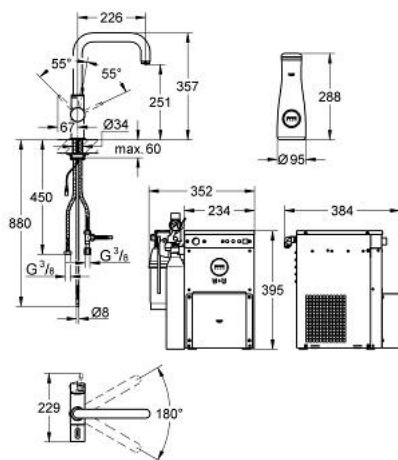

### PRODUCT DESCRIPTION

- Colour: Supersteel
- Single-lever sink mixer with filter function
- consists of:
  - single hole installation
  - U spout
  - separate handle for 3 types of filtered and chilled table water
  - still, medium, fizzy
  - headpart 1/2"
  - GROHE SilkMove 35 mm ceramic cartridge
  - adjustable flow rate limiter
  - GROHE LongLife finish
  - swivelling tubular spout
  - swivel area 180°
  - separate inner water ways
  - flexible connection hoses
  - type of protection IP 55
  - CE approved
  - Main switching power supply 100 - 240 V AC 50/60 Hz with safety extra-low voltage (SELV) 6 V DC to filter change display unit
  - adjustable for 600 litre, 1500 litre or 3000 litre filter cartridges
  - GROHE Blue chiller and carbonizer
  - 230 V
  - GROHE Blue 600 l filter
  - GROHE Blue size S filter, filter head with flexible adjustment
  - GROHE Blue 425 g CO<sub>2</sub>-carbonization bottle
  - GROHE Blue carafe
  - noise classification 1 in accordance with DIN4109