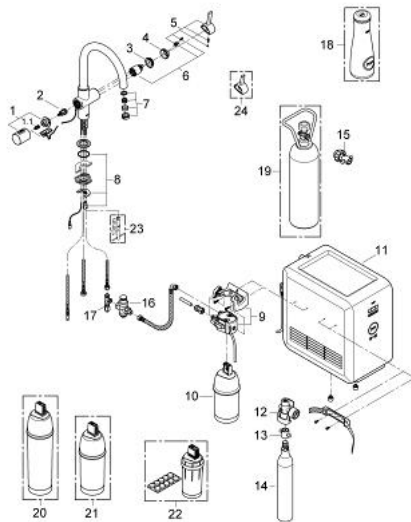

31 323 000 GROHE BLUE PROFESSIONAL STARTER KIT

SPARE PARTS, August 2012 – now

- 1: Handle (Spare part-nr. 46652000)
- 1.1: Repl. kit f.handle fastening (Spare part-nr. 0538600M)
- 2: Headpart (Spare part-nr. 46713000)
- 3: Screw coupling (Spare part-nr. 46460000)
- 4: Shield (Spare part-nr. 46116000)
- 5: Lever (Spare part-nr. 46653000)
- 6: Cartridge (Spare part-nr. 46374000)
- 7: Mousseur (Spare part-nr. 64374000)
- 8: Shank mounting kit (Spare part-nr. 46249000)
- 9: filter head (Spare part-nr. 64508000)
- 10: Filter (Spare part-nr. 40404000)
- 11: Chiller and carbonizer (Spare part-nr. 40554000)
- 12: Pressure indicator (Spare part-nr. 46717000)
- 12.1: CO₂ adapter (Spare part-nr. 40962000)
- 13: Adapter 3/4" x 1/2" (Spare part-nr. 40453000)
- 14: Starter kit 425 g CO₂ bottles (4 pieces) (Spare part-nr. 40422000)
- 15: Adapter 3/4" x 1/2" (Spare part-nr. 40454000)
- 16: Pressure reducing valve (Spare part-nr. 40452000)
- 17: Original WAS® T-piece 3/8" (Spare part-nr. 41007000)
- 18: Glass carafe (Spare part-nr. 40405000)*
- 19: Starter kit 2 kg CO₂ bottle (Spare part-nr. 40423000)*
- 20: Filter (Spare part-nr. 40412000)*
- 21: Filter (Spare part-nr. 40430000)*
- 22: Cleaning cartridge (Spare part-nr. 40434000)*
- 23: Mounting wrench (Spare part-nr. 19017000)*
- 24: Shorter mixed water lever (Spare part-nr. 40621000)

* Optional accessories