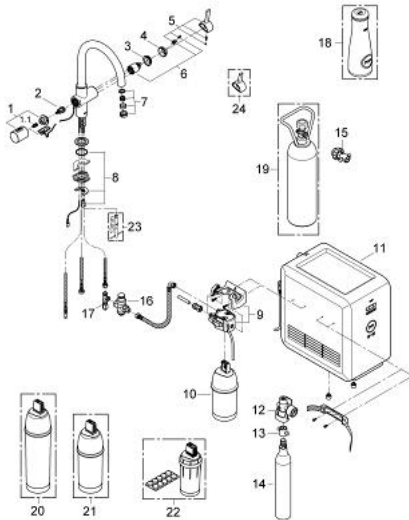

31 323 000 GROHE BLUE PROFESSIONAL STARTER KIT

SPARE PARTS, August 2012 – now

- 1: Handle (Spare part-nr. 46652000)
- 1.1: Repl. kit f.handle fastening (Spare part-nr. 0538600M)
- 2: Headpart (Spare part-nr. 46713000)
- 3: Screw coupling (Spare part-nr. 46460000)
- 4: Shield (Spare part-nr. 46116000)
- 5: Lever (Spare part-nr. 46653000)
- 6: Cartridge (Spare part-nr. 46374000)
- 7: Mousseur (Spare part-nr. 64374000)
- 8: Shank mounting kit (Spare part-nr. 46249000)
- 9: filter head (Spare part-nr. 64508000)
- 10: Filter (Spare part-nr. 40404000)
- 11: Chiller and carbonizer (Spare part-nr. 40554000)
- 12: Pressure indicator (Spare part-nr. 46717000)
- 12.1: CO₂ adapter (Spare part-nr. 40962000)
- 13: Adapter 3/4" x 1/2" (Spare part-nr. 40453000)
- 14: Starter kit 425 g CO₂ bottles (4 pieces) (Spare part-nr. 40422000)
- 15: Adapter 3/4" x 1/2" (Spare part-nr. 40454000)
- 16: Pressure reducing valve (Spare part-nr. 40452000)
- 17: Original WAS® T-piece 3/8" (Spare part-nr. 41007000)
- 18: Glass carafe (Spare part-nr. 40405000)*
- 19: Starter kit 2 kg CO₂ bottle (Spare part-nr. 40423000)*
- 20: Filter (Spare part-nr. 40412000)*
- 21: Filter (Spare part-nr. 40430000)*
- 22: Cleaning cartridge (Spare part-nr. 40434000)*
- 23: Mounting wrench (Spare part-nr. 19017000)*
- 24: Shorter mixed water lever (Spare part-nr. 40621000)

* Optional accessories