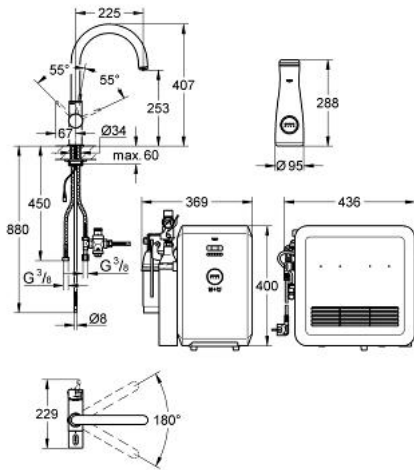

### PRODUCT DESCRIPTION

- Colour: chrome
- consists of:
  - Single-lever sink mixer with filter function
  - single hole installation
  - C-spout
  - separate handle for 3 types of filtered and chilled table water
  - still, medium, fizzy
  - headpart 1/2"
  - GROHE SilkMove 35 mm ceramic cartridge
  - adjustable flow rate limiter
  - GROHE LongLife finish
  - swivelling tubular spout
  - swivel area 180°
  - separate inner water ways
  - flexible connection hoses
  - type of protection IP 55
  - CE approved
  - Main switching power supply 100 - 240 V AC 50/60 Hz with safety extra-low voltage (SELV) 6 V DC to filter change display unit
  - adjustable for 600 litre, 1500 litre or 3000 litre filter cartridges
  - GROHE Blue chiller and carbonizer
  - 230 V
  - GROHE Blue 600 l filter
  - GROHE Blue size S filter, filter head with flexible adjustment
  - GROHE Blue 425 g CO<sub>2</sub>-carbonization bottle
  - GROHE Blue carafe
  - noise classification 1 in accordance with DIN4109
  - minimum pressure 1,0 bar