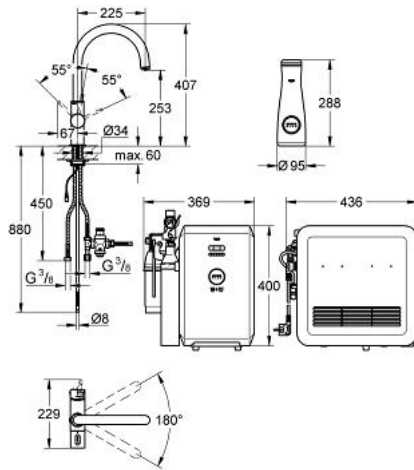

31 323 000 GROHE BLUE PROFESSIONAL STARTER KIT

PRODUCT DESCRIPTION

- Colour: chrome
- consists of:
 - Single-lever sink mixer with filter function
 - single hole installation
 - C-spout
 - separate handle for 3 types of filtered and chilled table water
 - still, medium, fizzy
 - headpart 1/2"
 - GROHE SilkMove 35 mm ceramic cartridge
 - adjustable flow rate limiter
 - GROHE LongLife finish
 - swivelling tubular spout
 - swivel area 180°
 - separate inner water ways
 - flexible connection hoses
 - type of protection IP 55
 - CE approved
 - Main switching power supply 100 - 240 V AC 50/60 Hz with safety extra-low voltage (SELV) 6 V DC to filter change display unit
 - adjustable for 600 litre, 1500 litre or 3000 litre filter cartridges
 - GROHE Blue chiller and carbonizer
 - 230 V
 - GROHE Blue 600 l filter
 - GROHE Blue size S filter, filter head with flexible adjustment
 - GROHE Blue 425 g CO₂-carbonization bottle
 - GROHE Blue carafe
 - noise classification 1 in accordance with DIN4109
 - replaces 31 079 000
 - minimum pressure 1,0 bar