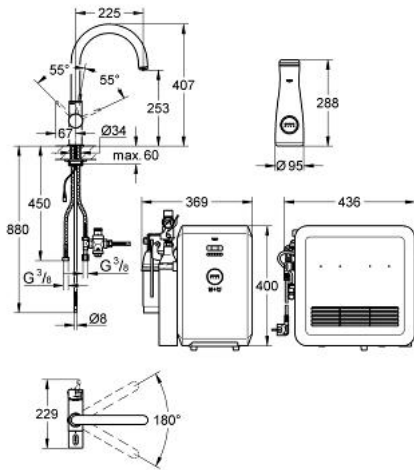

31 323 000 GROHE BLUE PROFESSIONAL STARTER KIT

PRODUCT DESCRIPTION

- Colour: chrome
- consisting of:
 - GROHE Blue single-lever sink mixer with filter function
 - single hole installation
 - C-spout
 - separate handle for 3 types of filtered and chilled table water
 - still, medium, fizzy
 - headpart 1/2"
 - GROHE SilkMove 35 mm ceramic cartridge
 - adjustable flow rate limiter
 - GROHE LongLife finish
 - swivel tubular spout
 - swivel area 180°
 - separate inner water ways for filtered and non-filtered water
 - flexible connection hoses
 - type of protection IP 55
 - CE approved
 - main switching power supply 100 - 240 V AC 50/60 Hz with safety extra-low voltage (SELV) 6 V DC to filter change display unit
 - adjustable for 600 litre, 1500 litre or 3000 litre filter cartridges
 - GROHE Blue chiller and carbonizer
 - 230 V
 - GROHE Blue 600 l filter
 - GROHE Blue size S filter, filter head with flexible adjustment
 - GROHE Blue 425 g CO₂-carbonization bottle
 - GROHE Blue carafe
 - noise classification I in accordance with DIN 4109
 - min. recommended pressure 1.0 bar