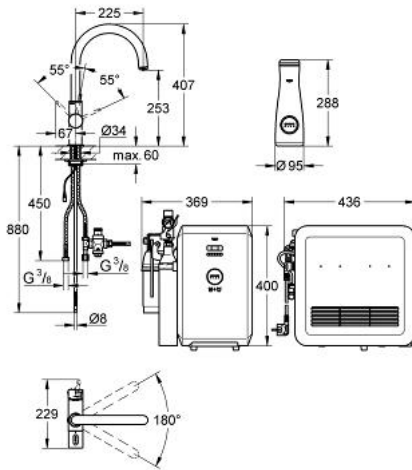

31 323 000 GROHE BLUE PROFESSIONAL STARTER KIT

PRODUCT DESCRIPTION

- Colour: chrome
- consisting of:
 - GROHE Blue single-lever sink mixer with filter function
 - single hole installation
 - C-spout
 - separate handle for 3 types of filtered and chilled table water
 - still, medium, fizzy
 - headpart 1/2"
 - GROHE SilkMove 35 mm ceramic cartridge
 - adjustable flow rate limiter
 - GROHE LongLife finish
 - swivel tubular spout
 - swivel area 180°
 - separate inner water ways for filtered and non-filtered water
 - flexible connection hoses
 - type of protection IP 55
 - CE approved
 - main switching power supply 100 - 240 V AC 50/60 Hz with safety extra-low voltage (SELV) 6 V DC to filter change display unit
 - adjustable for 600 litre, 1500 litre or 3000 litre filter cartridges
 - GROHE Blue chiller and carbonizer
 - 230 V
 - GROHE Blue 600 l filter
 - GROHE Blue size S filter, filter head with flexible adjustment
 - GROHE Blue 425 g CO₂-carbonization bottle
 - GROHE Blue carafe
 - noise classification I in accordance with DIN 4109
 - replaces 31 079 000
 - min. recommended pressure 1.0 bar