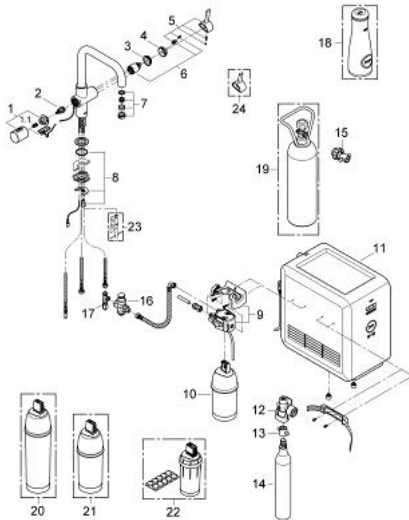

31 324 DC0 GROHE BLUE PROFESSIONAL STARTER KIT

SPARE PARTS, August 2012 – now

1. 1: Handle (Spare part-nr. 46652DC0)
   - 1.1: Repl. kit f.handle fastening (Spare part-nr. 0538600M)
   - 2: Headpart (Spare part-nr. 46713000)
   - 3: Screw coupling (Spare part-nr. 46460000)
   - 4: Shield (Spare part-nr. 46116DC0)
   - 5: Lever (Spare part-nr. 46653DC0)
   - 6: Cartridge (Spare part-nr. 46374000)
   - 7: Mousseur (Spare part-nr. 64374DC0)
   - 8: Shank mounting kit (Spare part-nr. 46249000)
   - 9: filter head (Spare part-nr. 64508000)
   - 10: Filter (Spare part-nr. 40404000)
   - 11: Chiller and carbonizer (Spare part-nr. 40554000)
   - 12: Pressure indicator (Spare part-nr. 46717000)
   - 12.1: CO₂ adapter (Spare part-nr. 40962000)
   - 13: Adapter 3/4" x 1/2" (Spare part-nr. 40453000)
   - 14: Starter kit 425 g CO₂ bottles (4 pieces) (Spare part-nr. 40422000)
   - 15: Adapter 3/4" x 1/2" (Spare part-nr. 40454000)
   - 16: Pressure reducing valve (Spare part-nr. 40452000)
   - 17: Original WAS® T-piece 3/8" (Spare part-nr. 41007000)
   - 18: Glass carafe (Spare part-nr. 40405000)*
   - 19: Starter kit 2 kg CO₂ bottle (Spare part-nr. 40423000)*
   - 20: Filter (Spare part-nr. 40412000)*
   - 21: Filter (Spare part-nr. 40430000)*
   - 22: Cleaning cartridge (Spare part-nr. 40434000)*
   - 23: Mounting wrench (Spare part-nr. 19017000)*
   - 24: Shorter mixed water lever (Spare part-nr. 40621DC0)*
2. Optional accessories