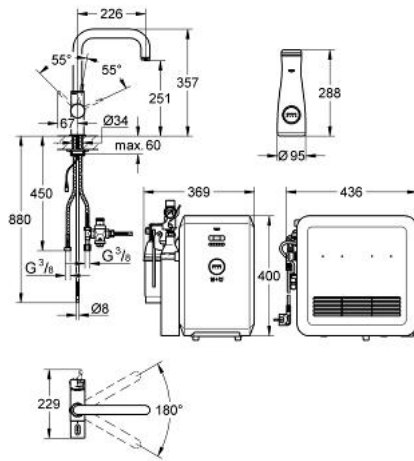

31 324 DC0 GROHE BLUE PROFESSIONAL STARTER KIT

PRODUCT DESCRIPTION

- Colour: Supersteel
- consists of:
 - Single-lever sink mixer with filter function
 - single hole installation
 - U spout
 - separate handle for 3 types of filtered and chilled table water
 - still, medium, fizzy
 - headpart 1/2"
 - GROHE SilkMove 35 mm ceramic cartridge
 - adjustable flow rate limiter
 - GROHE LongLife finish
 - swivelling tubular spout
 - swivel area 180°
 - separate inner water ways
 - flexible connection hoses
 - type of protection IP 55
 - CE approved
 - Main switching power supply 100 - 240 V AC 50/60 Hz with safety extra-low voltage (SELV) 6 V DC to filter change display unit
 - adjustable for 600 litre, 1500 litre or 3000 litre filter cartridges
 - GROHE Blue chiller and carbonizer
 - 230 V
 - GROHE Blue 600 l filter
 - GROHE Blue size S filter, filter head with flexible adjustment
 - GROHE Blue 425 g CO₂-carbonization bottle
 - GROHE Blue carafe
 - noise classification 1 in accordance with DIN4109
 - replaces 31 304 000
 - minimum pressure 1,0 bar