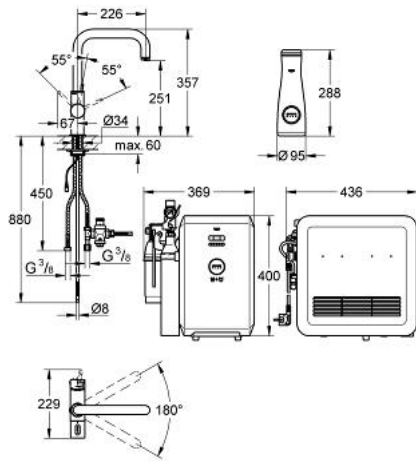

### PRODUCT DESCRIPTION

- Colour: supersteel
- consisting of:
  - GROHE Blue single-lever sink mixer with filter function
  - single hole installation
  - U-spout
  - separate handle for 3 types of filtered and chilled table water
  - still, medium, fizzy
  - headpart 1/2"
  - GROHE SilkMove 35 mm ceramic cartridge
  - adjustable flow rate limiter
  - GROHE LongLife finish
  - swivel tubular spout
  - swivel area 180°
  - separate inner water ways for filtered and non-filtered water
  - flexible connection hoses
  - type of protection IP 55
  - CE approved
  - main switching power supply 100 - 240 V AC 50/60 Hz with safety extra-low voltage (SELV) 6 V DC to filter change display unit
  - adjustable for 600 litre, 1500 litre or 3000 litre filter cartridges
  - GROHE Blue chiller and carbonizer
  - 230 V
  - GROHE Blue 600 l filter
  - GROHE Blue size S filter, filter head with flexible adjustment
  - GROHE Blue 425 g CO<sub>2</sub>-carbonization bottle
  - GROHE Blue carafe
  - noise classification I in accordance with DIN 4109
  - replaces 31 304 000
  - min. recommended pressure 1.0 bar