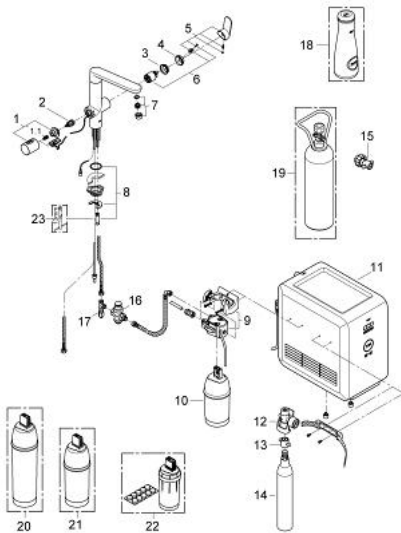

31 346 DC0 GROHE BLUE K7 PROFESSIONAL STARTER KIT

SPARE PARTS, August 2012 – now

- 1: Handle (Spare part-nr. 46652DC0)
- 1.1: Repl. kit f.handle fastening (Spare part-nr. 0538600M)
- 2: Headpart (Spare part-nr. 46713000)
- 3: Screw coupling (Spare part-nr. 46460000)
- 4: Shield (Spare part-nr. 46116DC0)
- 5: Lever (Spare part-nr. 46729DC0)
- 6: Cartridge (Spare part-nr. 46374000)
- 7: Mousseur (Spare part-nr. 48196DC0)
- 8: Shank mounting kit (Spare part-nr. 46671000)
- 9: filter head (Spare part-nr. 64508000)
- 10: Filter (Spare part-nr. 40404000)
- 11: Chiller and carbonizer (Spare part-nr. 40554000)
- 12: Pressure indicator (Spare part-nr. 46717000)
- 12.1: CO₂ adapter (Spare part-nr. 40962000)
- 13: Adapter 3/4" x 1/2" (Spare part-nr. 40453000)
- 14: Starter kit 425 g CO₂ bottles (4 pieces) (Spare part-nr. 40422000)
- 15: Adapter 3/4" x 1/2" (Spare part-nr. 40454000)
- 16: Pressure reducing valve (Spare part-nr. 40452000)
- 17: Original WAS[®] T-piece 3/8" (Spare part-nr. 41007000)
- 18: Glass carafe (Spare part-nr. 40405000)*
- 19: Starter kit 2 kg CO₂ bottle (Spare part-nr. 40423000)*
- 20: Filter (Spare part-nr. 40412000)*
- 21: Filter (Spare part-nr. 40430000)*
- 22: Cleaning cartridge (Spare part-nr. 40434000)*
- 23: Mounting wrench (Spare part-nr. 19017000)*