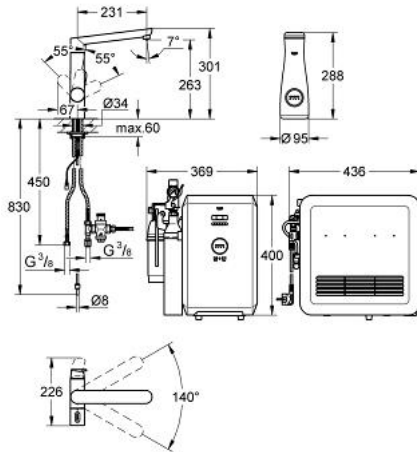

31 346 DC0 GROHE BLUE K7 PROFESSIONAL STARTER KIT

PRODUCT DESCRIPTION

- Colour: supersteel
- consisting of:
 - GROHE Blue K7 single-lever sink mixer with filter function
 - single hole installation
 - separate handle for 3 types of filtered and chilled table water
 - still, medium, sparkling
 - headpart 1/2"
 - GROHE SilkMove 35 mm ceramic cartridge
 - adjustable flow rate limiter
 - GROHE LongLife finish
 - swivel cast spout
 - swivel area 140°
 - separate inner water ways for filtered and non-filtered water
 - flexible connection hoses
 - type of protection IP 55
 - CE approved
 - main switching power supply 100 - 240 V AC 50/60 Hz with safety extra-low voltage (SELV) 6 V DC to filter change display unit
 - adjustable for 600 litre, 1500 litre or 3000 litre filter cartridges
 - GROHE Blue Cube
 - 270 Watt cooling unit, 230 V, 50 Hz
 - GROHE Blue 600 l filter
 - GROHE Blue size S filter, filter head with flexible adjustment
 - GROHE Blue 425 g CO₂-carbonization bottle
 - GROHE Blue carafe
 - min. recommended pressure 1.0 bar