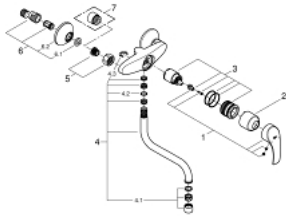

31 391 002 **EUROSMART SINGLE-LEVER SINK MIXER 1/2"**

PRODUCT DESCRIPTION

- Colour: chrome
- wall mounted
- GROHE LongLife finish
- GROHE SilkMove 35 mm ceramic cartridge
- mousseur
- adjustable flow rate limiter
- swivel tubular spout, swivel area 360°
- projection 217 mm
- integrated temperature limiter
- S-unions

31 391 002 EUROSMART SINGLE-LEVER SINK MIXER 1/2"

SPARE PARTS, August 2013 – now

- 1: Lever (Spare part-nr. 46898000)
- 2: Shield (Spare part-nr. 46899000)
- 3: Cartridge (Spare part-nr. 46374000)
- 4: S-spout (Spare part-nr. 13370000)
- 4.1: Mousseur (Spare part-nr. 06574000)
- 4.2: Sealing washer (Spare part-nr. 0128500M)
- 4.3: Safety ring (Spare part-nr. 0485300M)
- 5: Screw joint (Spare part-nr. 45044000)
- 6: S-union (Spare part-nr. 12075000)
- 6.1: Ball seal dia. 9x6.8 mm (Spare part-nr. 0138600M)
- 6.2: Escutcheon (Spare part-nr. 0221000M)
- 7: Extension 3/4", 20 mm (Spare part-nr. 0713000M)*