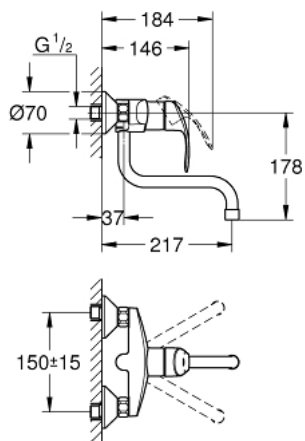

31 391 002 **EUROSMART SINGLE-LEVER SINK MIXER 1/2"**

PRODUCT DESCRIPTION

- Colour: chrome
- wall mounted
- GROHE LongLife finish
- GROHE SilkMove 35 mm ceramic cartridge
- mousseur
- adjustable flow rate limiter
- swivel tubular spout, swivel area 360°
- projection 217 mm
- integrated temperature limiter
- S-unions

31 391 002 EUROSMART SINGLE-LEVER SINK MIXER 1/2"

SPARE PARTS, August 2013 – now

- 1: Lever (Spare part-nr. 46898000)
- 2: Shield (Spare part-nr. 46899000)
- 3: Cartridge (Spare part-nr. 46374000)
- 4: S-spout (Spare part-nr. 13370000)
- 4.1: Mousseur (Spare part-nr. 06574000)
- 4.2: Sealing washer (Spare part-nr. 0128500M)
- 4.3: Safety ring (Spare part-nr. 0485300M)
- 5: Screw joint (Spare part-nr. 45044000)
- 6: S-union (Spare part-nr. 12075000)
- 6.1: Ball seal dia. 9x6.8 mm (Spare part-nr. 0138600M)
- 6.2: Escutcheon (Spare part-nr. 0221000M)
- 7: Extension 3/4", 20 mm (Spare part-nr. 0713000M)*